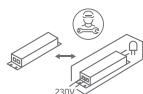

INSTALLATION MANUAL

10108H

| | | | |
|---|--|--|--|
|     DARK LIGHT |     |  88mm  52mm | |
| | | | 230V COB LED 8W IP54 Die cast |

Warnings:

1. Make sure that the product is installed properly before connecting to electricity.
2. Do not cover the fitting.
3. Maintenance and installation should only be carried out by a professional electrician.