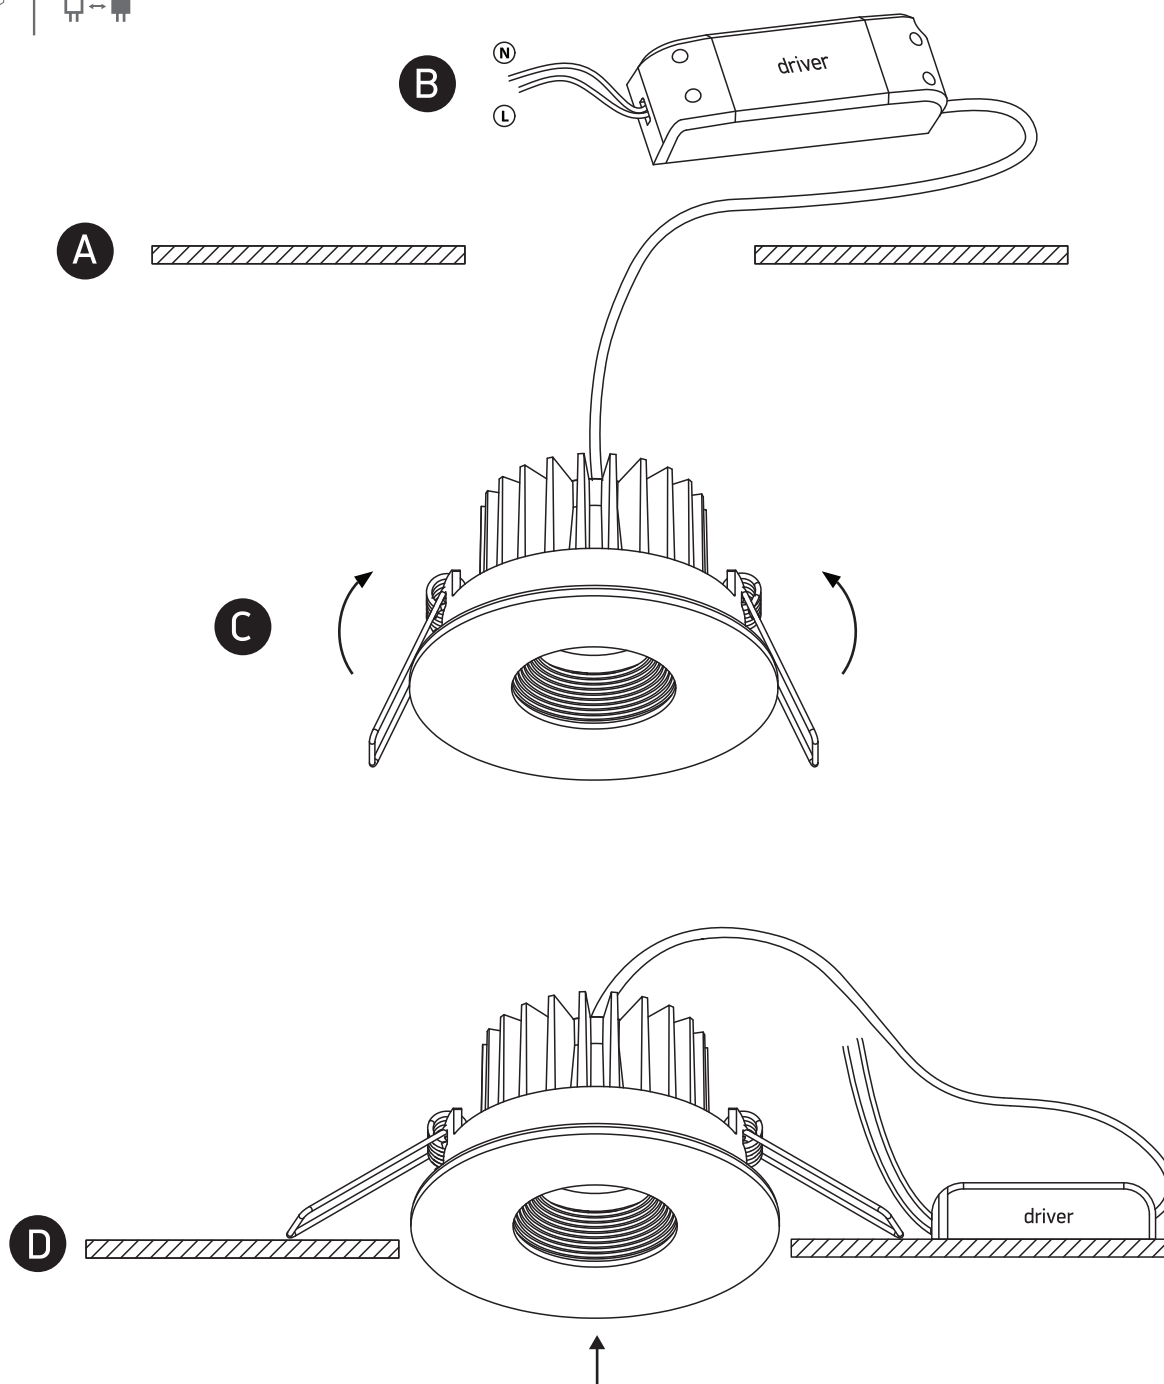

INSTALLATION MANUAL

10108H

| | | | |
|---|--|--|--|
|     DARK LIGHT |     |  88mm  52mm | |
| | | | 230V COB LED 8W IP54 Die cast |

Warnings:

1. Make sure that the product is installed properly before connecting to electricity.
2. Do not cover the fitting.
3. Maintenance and installation should only be carried out by a professional electrician.