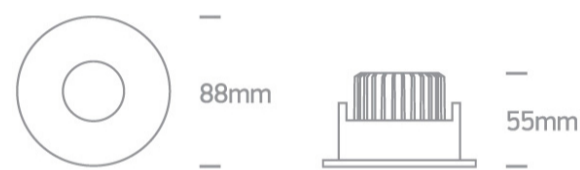

Downloads

Dimensions

Physical Specification

Item Group	02 Recessed Spots Fixed LED
Family	The COB IP54 Dark Light Range
Order Code	10108H/B/W
Colour	Black
Material	Die Cast
Shape	Circular
Height	55mm
Diameter	88mm
Cutout Hole Diameter	75mm
Recessed Ceiling	Yes
Depth Required	70mm
Indoor	Yes

Illumination Data

Colour Temperature	3000K
Lumen Output	600lm
Light Efficiency	75lm/W
CRI	90
Beam Angle	36°
Illumination Diagram	
Dark Light	Yes

Packing Info

Pcs/Carton	50
Barcode	5291889065166
HS Code	9405409900