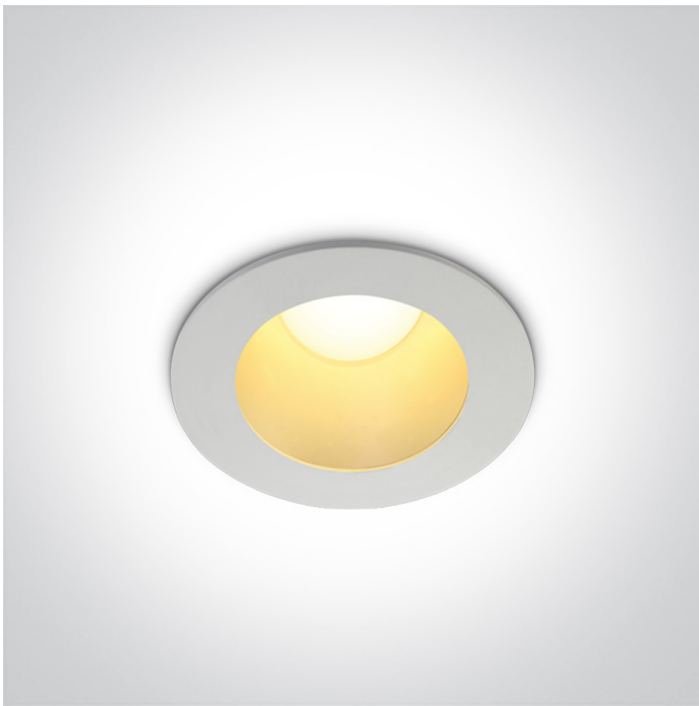

06 Downlights Fixed LED>Dark Light Pro Range Aluminium

10108ED/W/BS/W

8W COB LED recessed downlight, for general lighting applications.

Complete with 300mA driver.

Complies with standard EN60598-1 and any other specific standards.

Downloads

Dimensions

Physical Specification

Item Group	06 Downlights Fixed LED
Family	Dark Light Pro Range Aluminium
Order Code	10108ED/W/BS/W
Colour	White-Brass
Material	Aluminium
Shape	Circular
Height	60mm
Diameter	95mm
Cutout Hole Diameter	75mm
Recessed Ceiling	Yes
Depth Required	80mm
Indoor	Yes