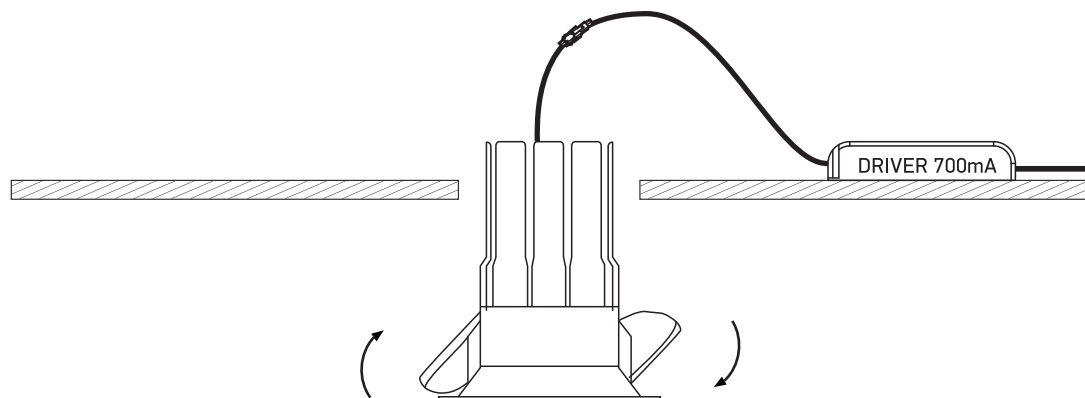

INSTALLATION MANUAL

10107WP

ecolight

DARK LIGHT

67mm

700mA | COB LED | 7W | IP65 | Die cast

Requires 700mA driver.

90 CRI

56mm

90mm

40cm

70mm

one
LIGHT

A

CUTOUT HOLE: 56mm

B