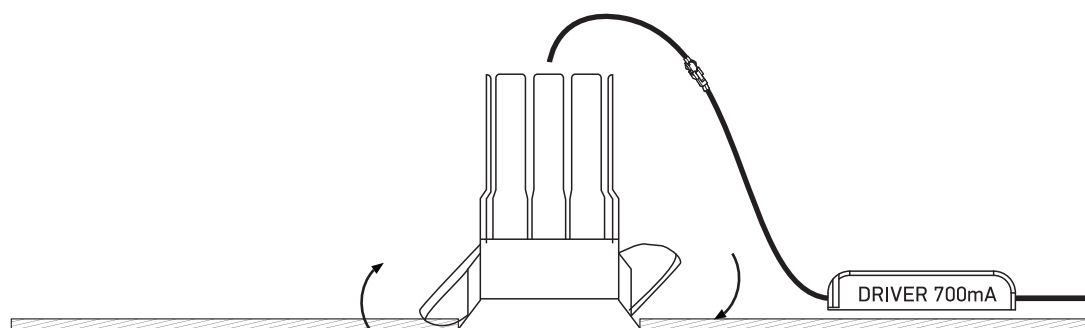

INSTALLATION MANUAL

10107WP

ecolight

DARK LIGHT

67mm

700mA | COB LED | 7W | IP65 | Die cast

Requires 700mA driver.

90 CRI

56mm

90mm

40cm

70mm

one
LIGHT

A

CUTOUT HOLE: 56mm

B

C

Warnings:

1. Make sure that the product is installed properly before connecting to electricity.
2. Do not cover the fitting.
3. Maintenance and installation should only be carried out by a professional electrician.