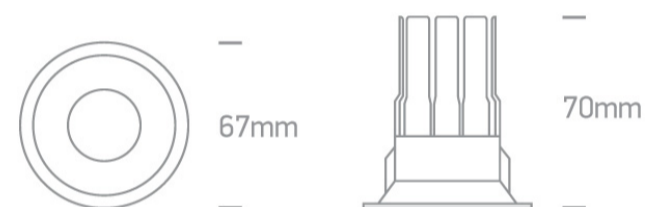

Dimensions