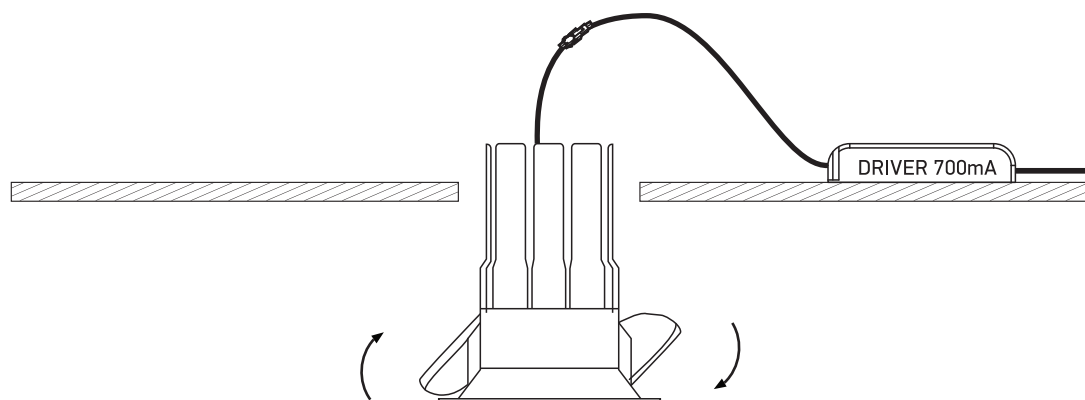

## 10107WP

**ecolight**

**DARK LIGHT**

67mm

700mA | COB LED | 7W | IP65 | Die cast

Requires 700mA driver.

**90 CRI**

70mm

**one**  
LIGHT

**A**

CUTOUT HOLE: 56mm

**B**

**C**