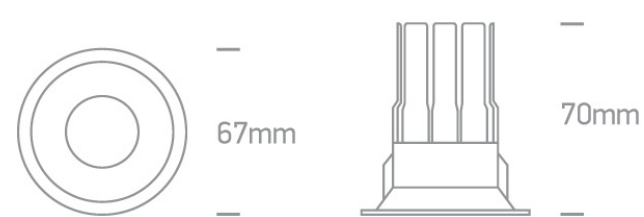

02 Recessed Spots Fixed LED>The 7W COB IP65 Range

10107WP/B/W

7W COB LED recessed spot suitable for indoor and outdoor installation, IP65.

Requires 700mA driver.

Complies with standard EN60598-1 and any other specific standards.

Downloads

Dimensions

Must be ordered separately

89015A

Related items

89015AT

Physical Specification

Item Group

02 Recessed Spots Fixed LED

Family	The 7W COB IP65 Range Завантажено з mamadecor.ua
Order Code	10107WP/B/W
Colour	Black
Material	Die Cast
Shape	Circular
Height	70mm
Diameter	67mm
Cutout Hole Diameter	56mm
Recessed Ceiling	Yes
Depth Required	90mm
Indoor	Yes
Adjustable	No

Illumination Data

Colour Temperature	3000K
Lumen Output	550lm

Light Efficiency	78,57lm/W
CRI	90
Beam Angle	38°
Illumination Diagram	
Dark Light	Yes

Packing Info

Box Length	7,5cm
Box Width	7,5cm
Box Height	9,5cm
Box Weight	0.210kg
Pcs/Carton	50
Barcode	5291889053422
HS Code	9405413990