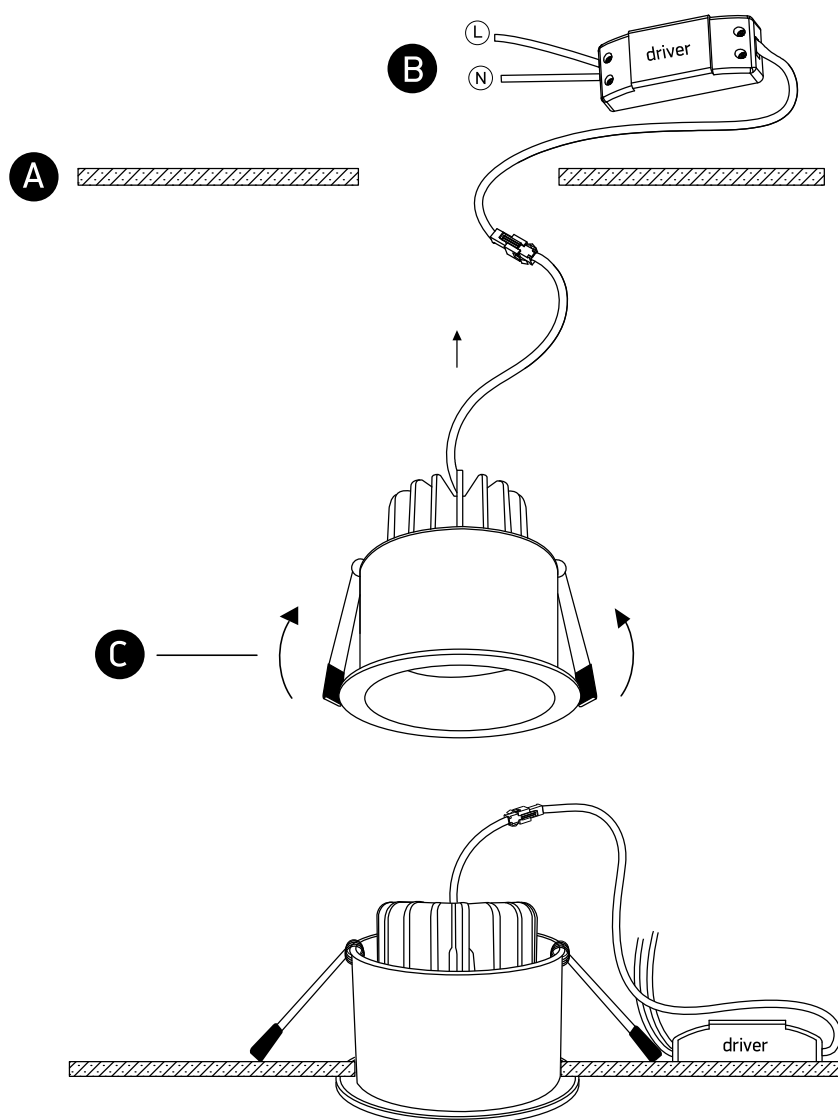

## 10107WD

**ecolight**

**DARK LIGHT**

**90 CRI**

700mA | COB LED | 6.5W | IP54 | Die cast  
Requires 700mA driver.

78mm

78mm

75mm

110mm

40cm

**one**  
LIGHT