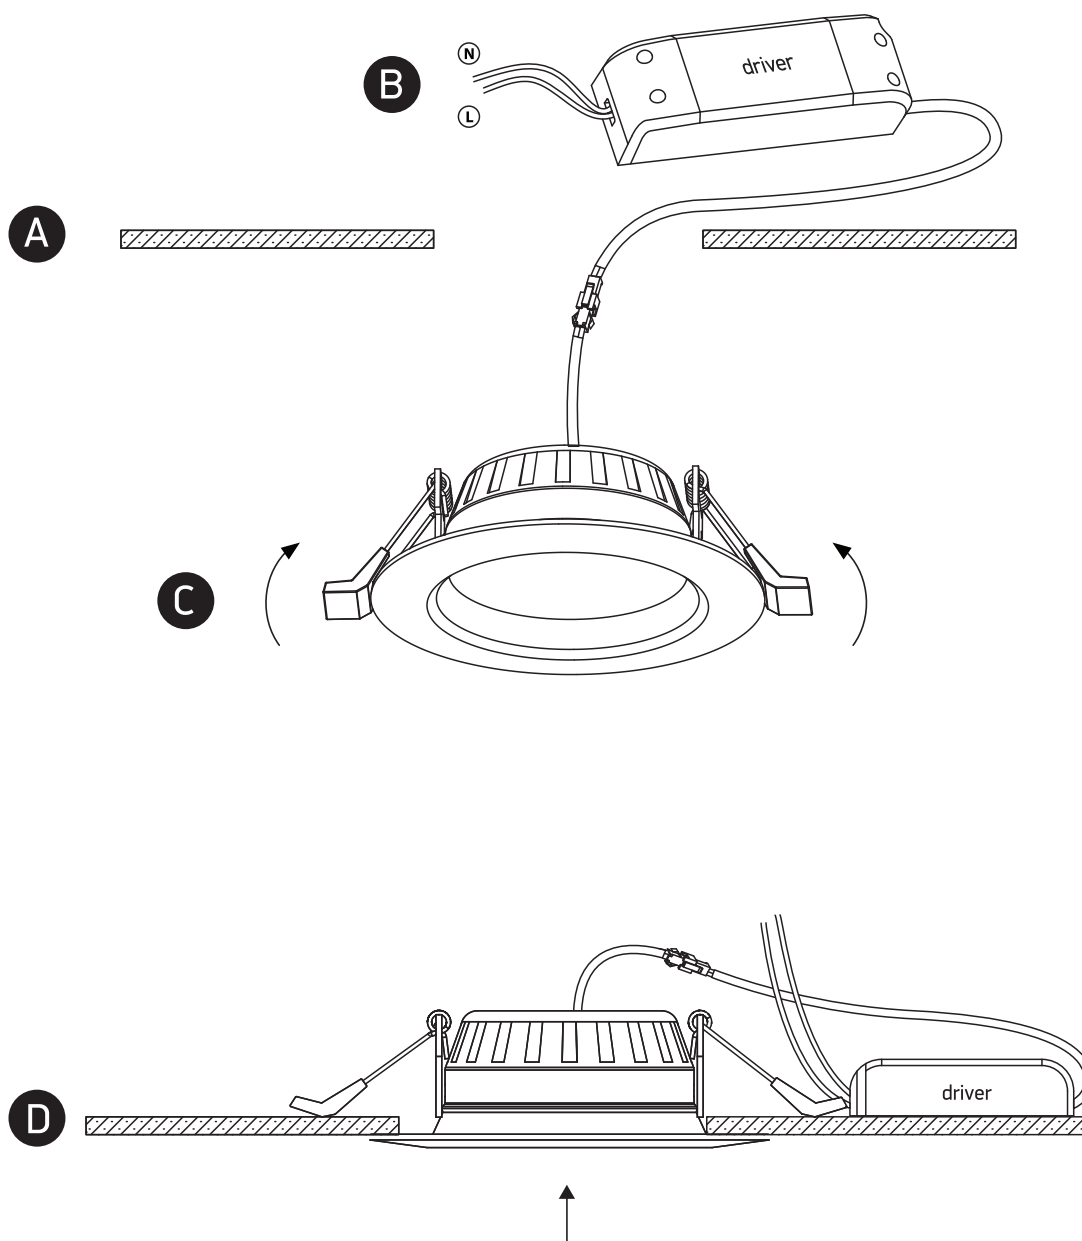

INSTALLATION MANUAL

10107T

ecodownlight

CE

RoHS
COMPLIANT

NOT
DIMMABLE

116mm

230V | SMD 2835 | 7W | IP20 | Aluminium

Complete with driver.

80
CRI

42mm

one
LIGHT

Warnings:

1. Make sure that the product is installed properly before connecting to electricity.
2. Do not cover the fitting.
3. Maintenance and installation should only be carried out by a professional electrician.