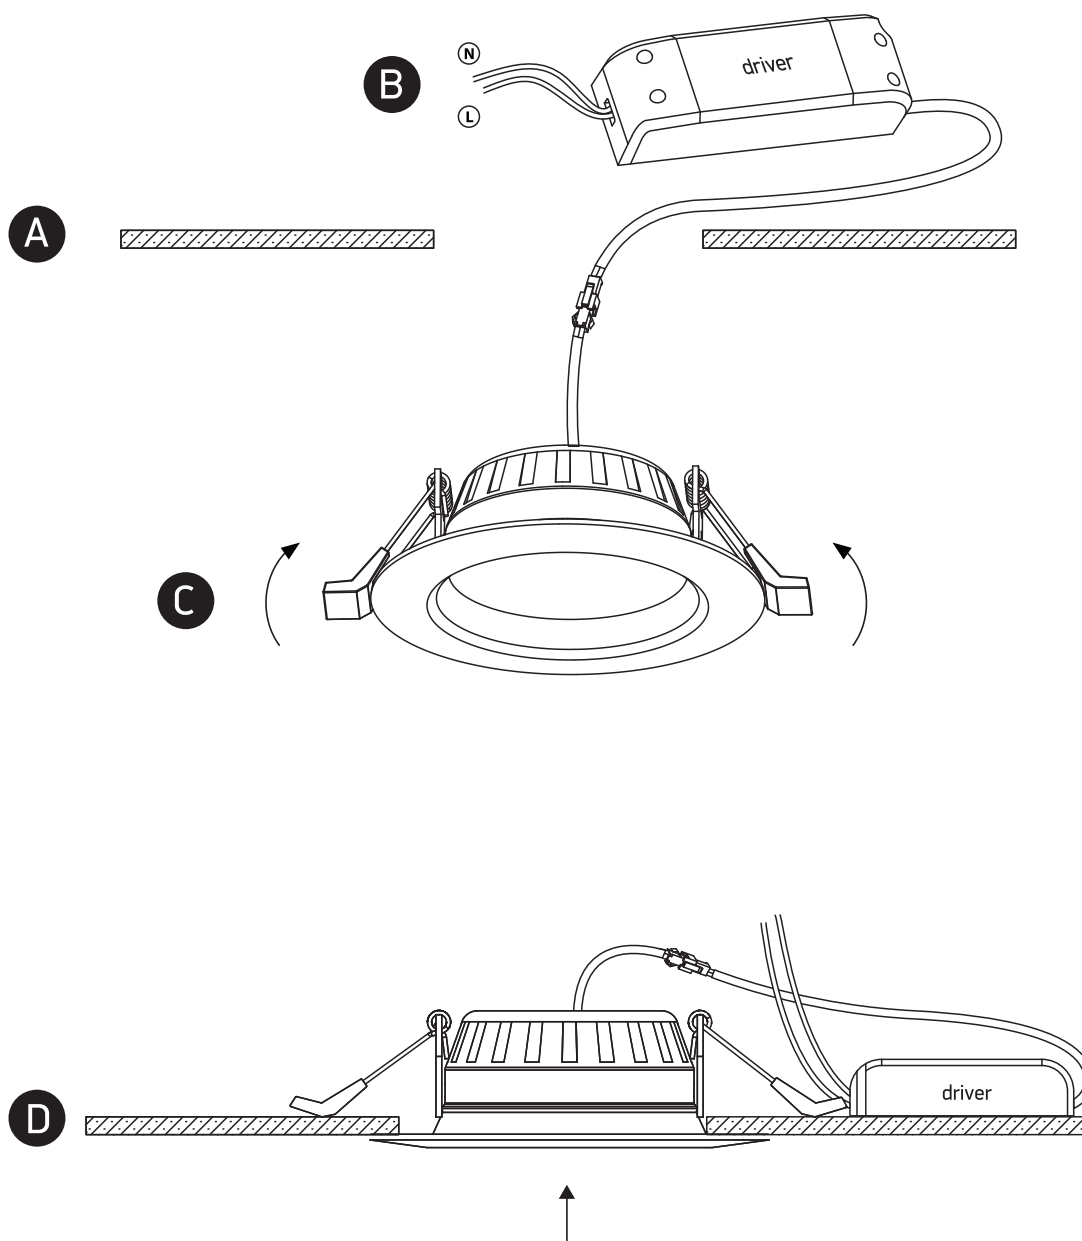

## 10107T

**eco**downlight

116mm

230V | SMD 2835 | 7W | IP20 | Aluminium

Complete with driver.

80 CRI

42mm

**one**  
LIGHT

### Warnings:

1. Make sure that the product is installed properly before connecting to electricity.
2. Do not cover the fitting.
3. Maintenance and installation should only be carried out by a professional electrician.