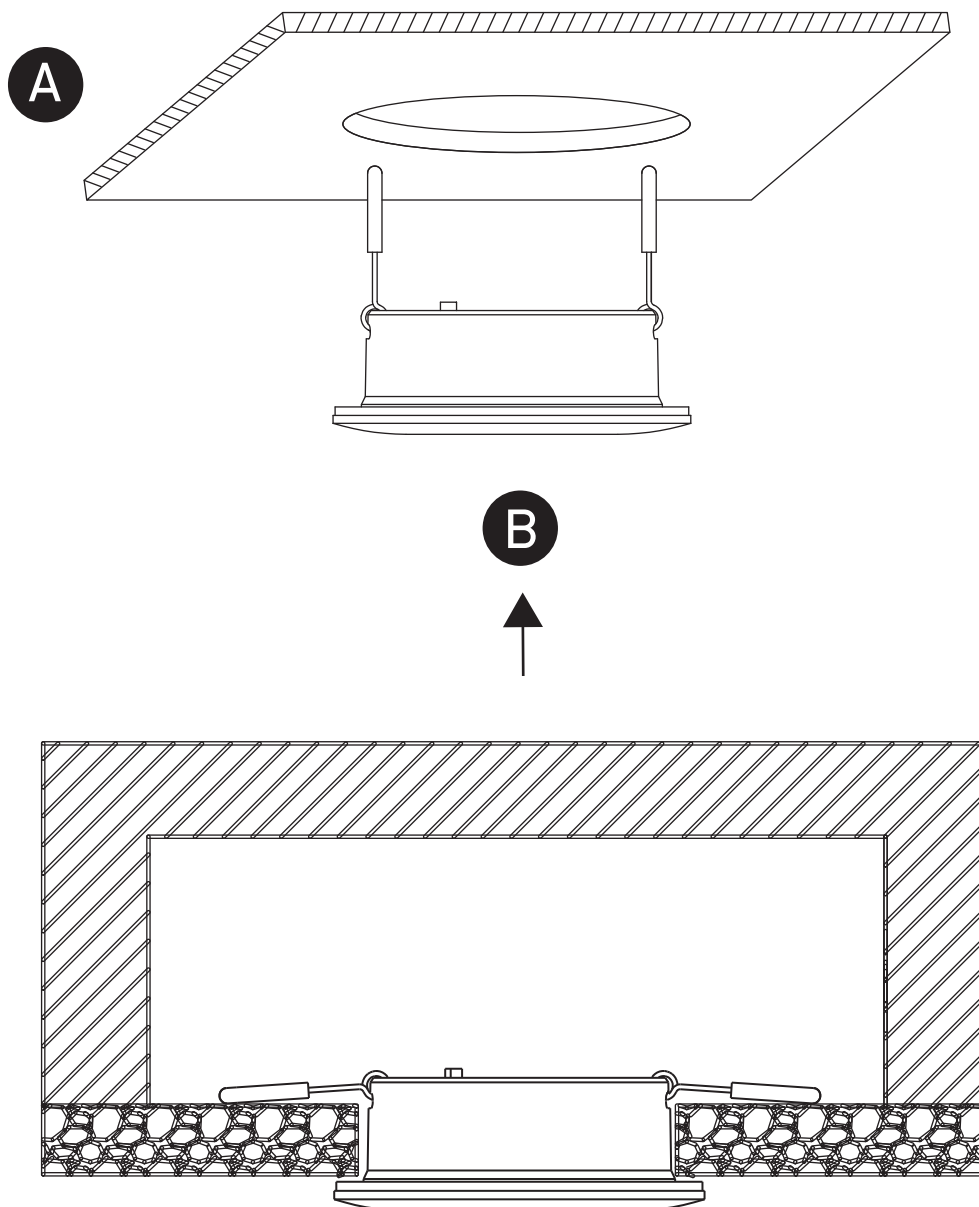

INSTALLATION MANUAL

10107PV

LED BUILT IN				TRIAC DIMMABLE	85 CRI	CE ENEC UK CA	RoHS COMPLIANT				85mm
230V SMD 2835 7W CCT Adjustable IP65 Plastic		72mm		40mm		30cm				30mm	
AC LED.											

*IP65 is the protection degree for the visible part of the fitting under the ceiling. The part of the fitting hidden in the ceiling is IP20.