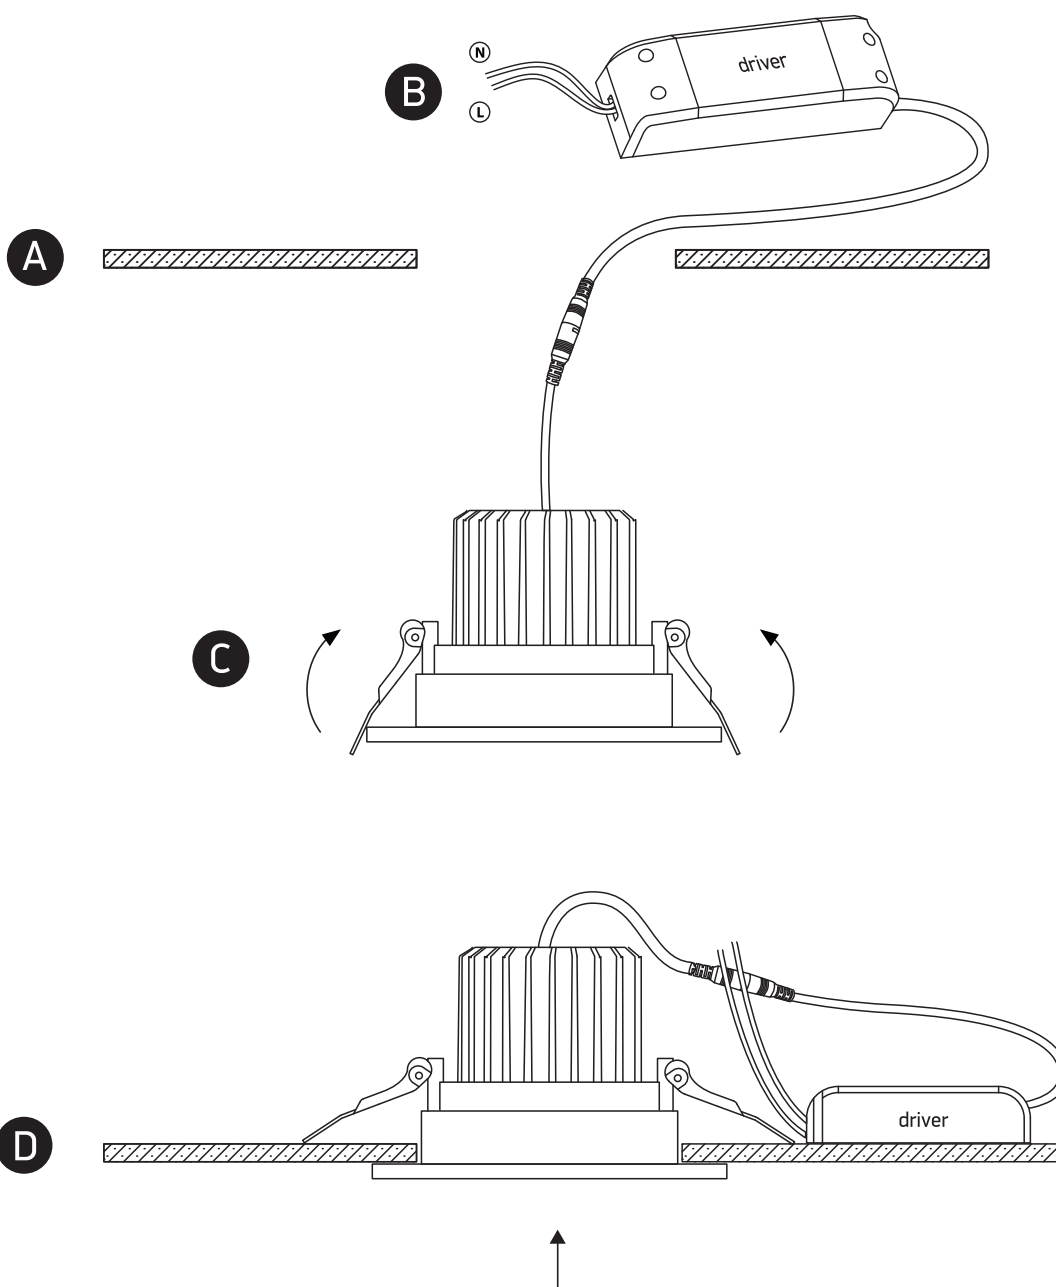

INSTALLATION MANUAL

10107M

ecolight

DARK
LIGHT

95mm

62mm

230V | COB LED | 7W | IP54 | Die cast
Complete with 300mA driver.

40°

80
CRI

68mm

80mm

one
LIGHT

Warnings:

1. Make sure that the product is installed properly before connecting to electricity.
2. Do not cover the fitting.
3. Maintenance and installation should only be carried out by a professional electrician.