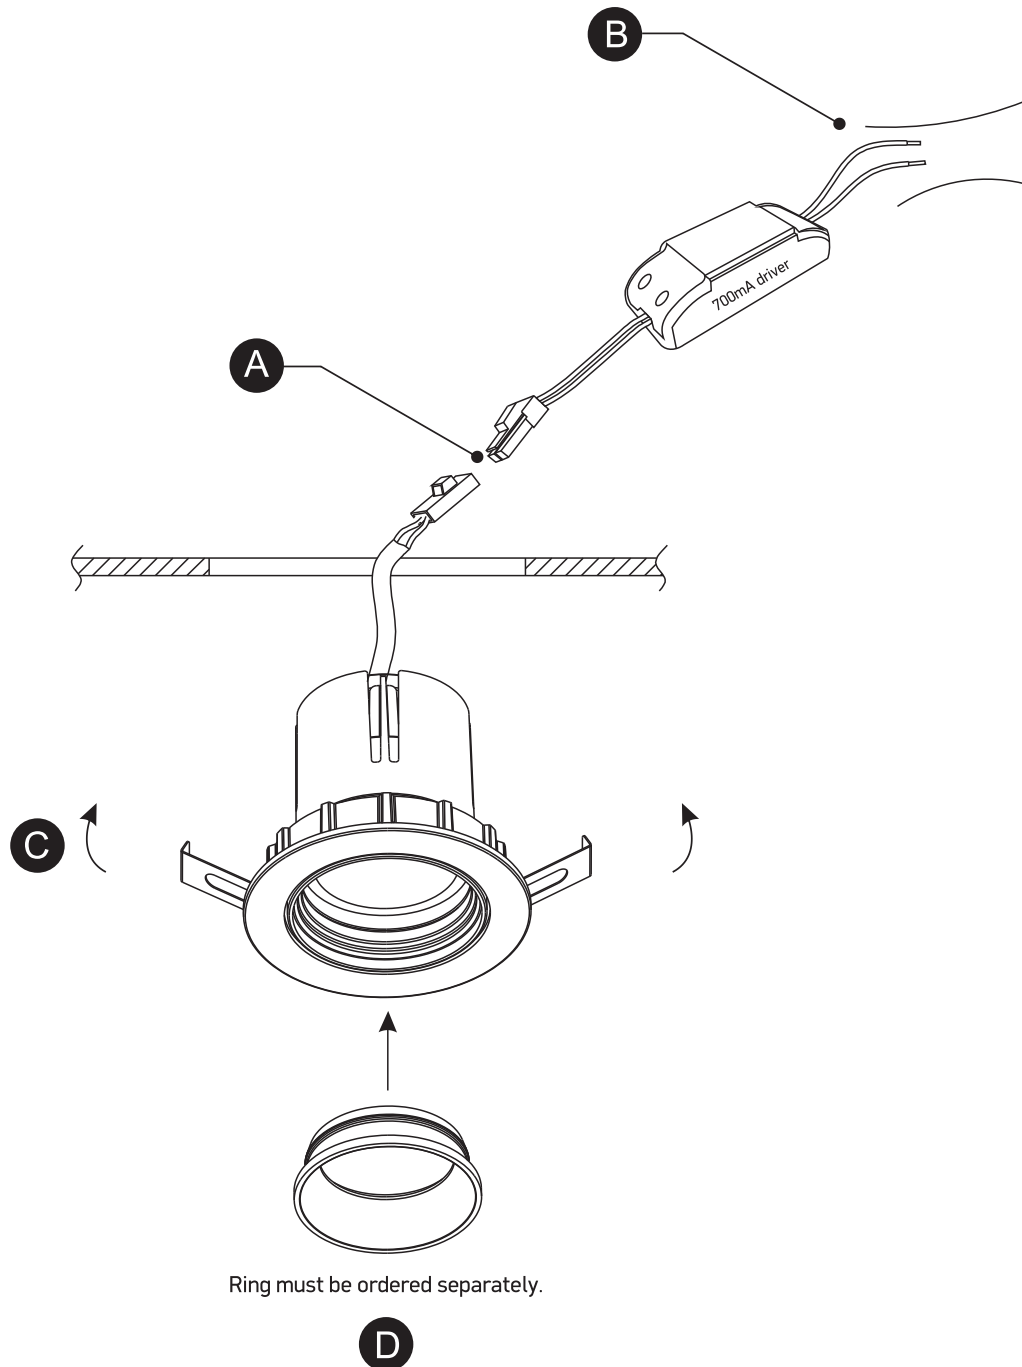

# INSTALLATION MANUAL

10107K

ecolight

DARK LIGHT

85mm

700mA | 7W | IP20 | Aluminium

Requires 700mA driver.  
Ring must be ordered separately.

80  
CRI

73mm

one  
LIGHT