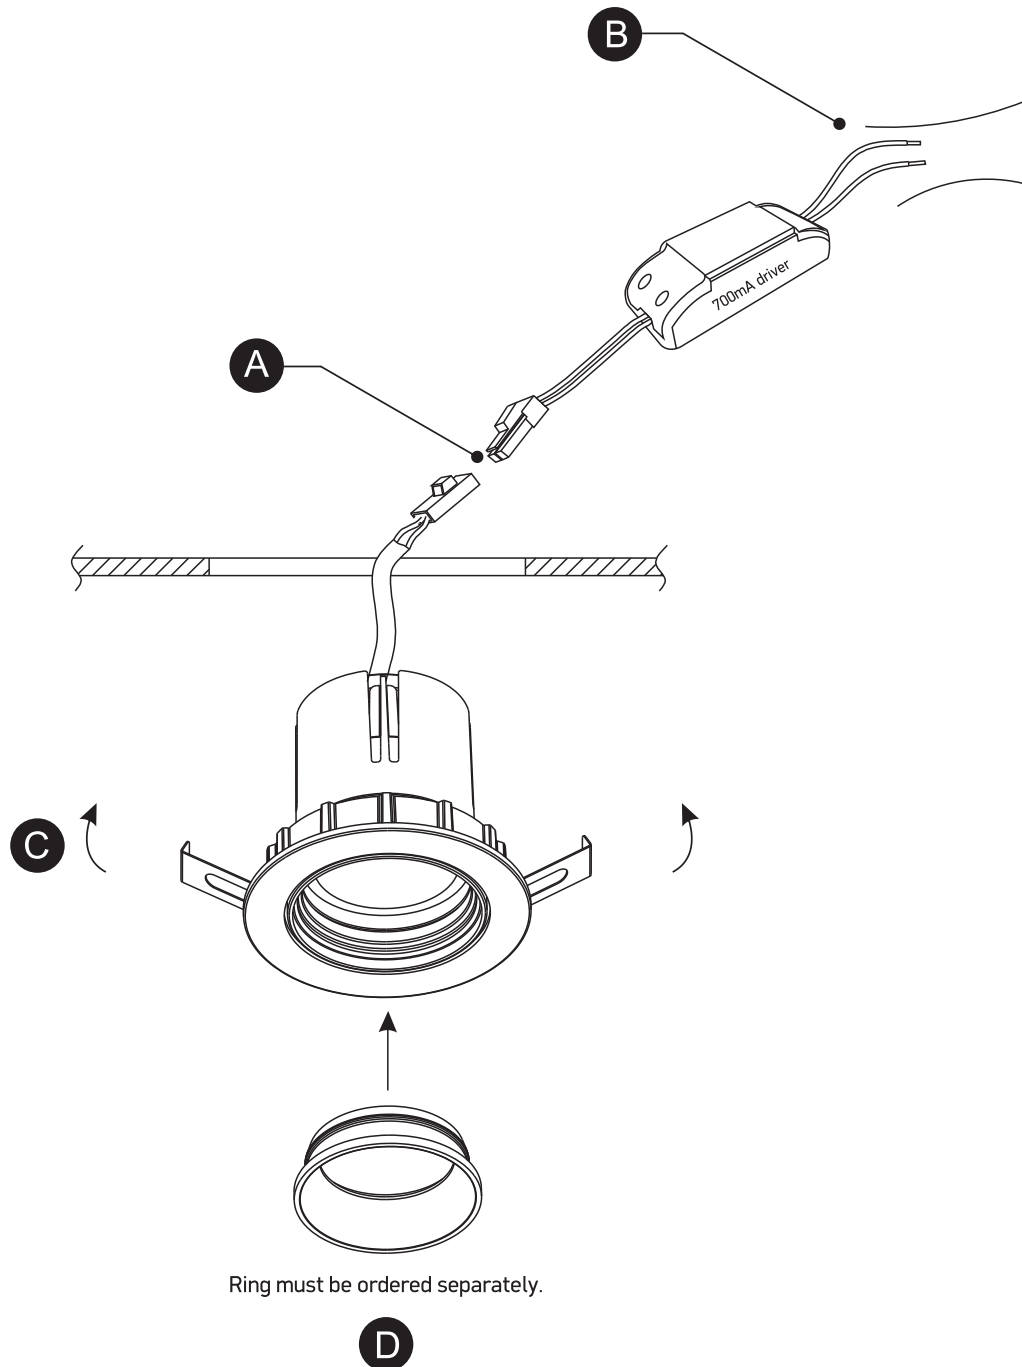

INSTALLATION MANUAL

10107K

ecolight

DARK LIGHT

85mm

700mA | 7W | IP20 | Aluminium

Requires 700mA driver.
Ring must be ordered separately.

80
CRI

73mm

one
LIGHT

Warnings:

1. Make sure that the product is installed properly before connecting to electricity.
2. Do not cover the fitting.
3. Maintenance and installation should only be carried out by a professional electrician.