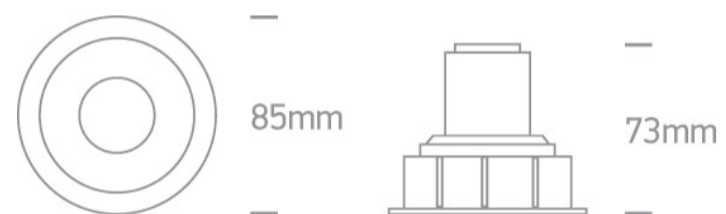

02 Recessed Spots Fixed LED>The COB Dark Light Range Interchangeable Reflector

10107K/B/W

7W COB LED Dark Light recessed spot IP20.

Requires 700mA driver.

Complies with standard EN60598-1 and any other specific standards.

Downloads

Dimensions

Gallery

Must be ordered separately

050104/B

050104/BS

050104/C

050104/CU

050104/W

89015A

89015AT

Physical Specification

Item Group	02 Recessed Spots Fixed LED
Family	The COB Dark Light Range Interchangeable Reflector
Order Code	10107K/B/W
Colour	Black
Material	Aluminium
Shape	Circular
Height	73mm
Diameter	85mm
Cutout Hole Diameter	76mm
Recessed Ceiling	Yes
Depth Required	100mm
Indoor	Yes
Adjustable	No

Cable Length

40cm

F Mark

Illumination Data

Colour Temperature

3000K

Lumen Output

550lm