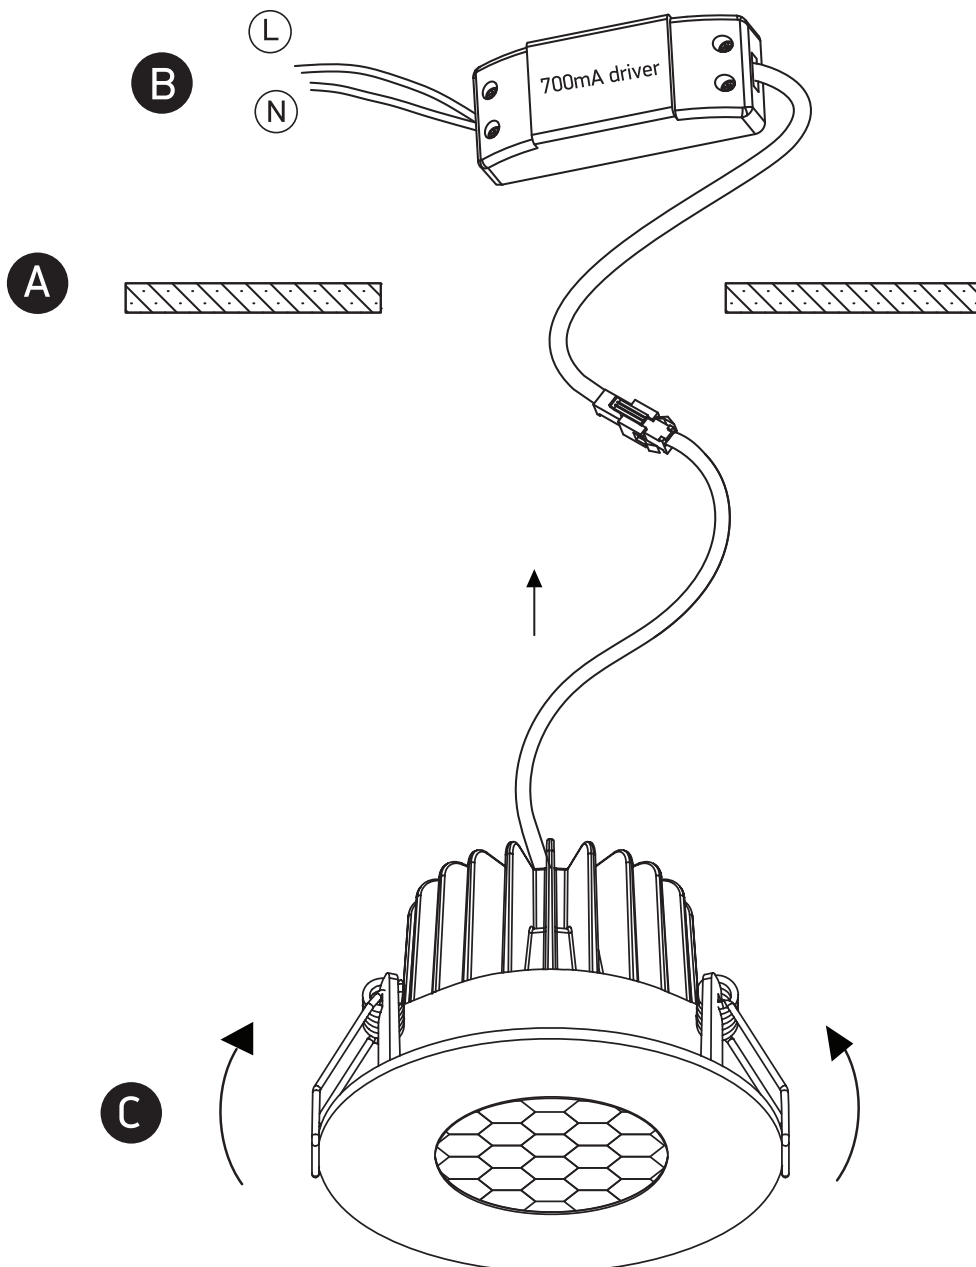

INSTALLATION MANUAL

10107HC

ecolight

DARK LIGHT

700mA | 7W | IP54 | Die cast

Requires 700mA driver.

80mm

58mm

90 CRI

68mm

75mm

one
LIGHT

Warnings:

1. Make sure that the product is installed properly before connecting to electricity.
2. Do not cover the fitting.
3. Maintenance and installation should only be carried out by a professional electrician.