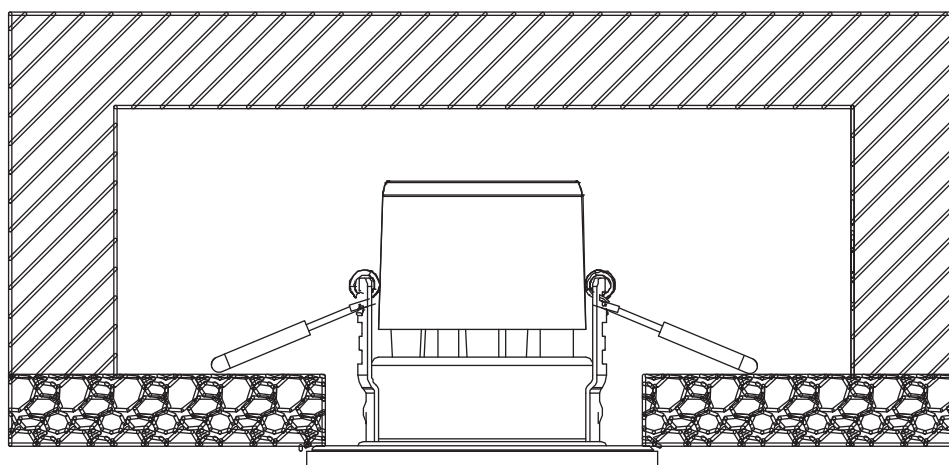

INSTALLATION MANUAL

10107DFV

ecolight

88mm

230V | 7W | IP65 | Fire rated | 3 Step Adjustable CCT | Metal + plastic

Complete with dimmable driver.

80
CRI

73mm

one
LIGHT

A

B

C

*IP65 is the protection degree for the visible part of the fitting under the ceiling. The part of the fitting hidden in the ceiling is IP20.

Warnings:

1. Make sure that the product is installed properly before connecting to electricity.
2. Do not cover the fitting.
3. Maintenance and installation should only be carried out by a professional electrician.