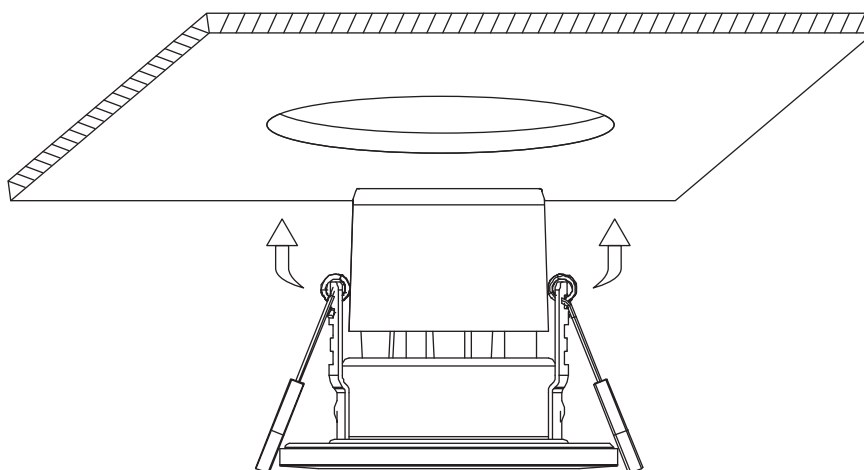

INSTALLATION MANUAL

10107DFV

ecolight

88mm

230V | 7W | IP65 | Fire rated | 3 Step Adjustable CCT | Metal + plastic

Complete with dimmable driver.

80
CRI

73mm

one
LIGHT

A

B

C

*IP65 is the protection degree for the visible part of the fitting under the ceiling. The part of the fitting hidden in the ceiling is IP20.

Warnings:

1. Make sure that the product is installed properly before connecting to electricity.
2. Do not cover the fitting.
3. Maintenance and installation should only be carried out by a professional electrician.