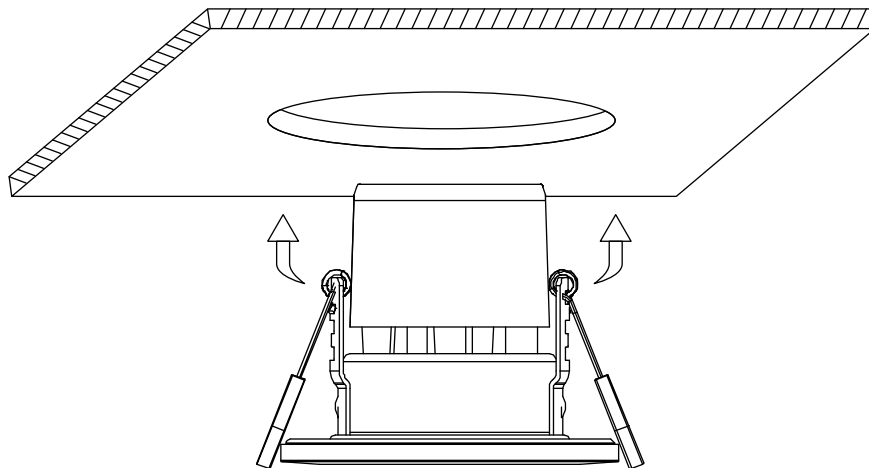

INSTALLATION MANUAL

10107DF

LED
BUILT IN

TRIAC
DIMMABLE

80
CRI

88mm

230V | 7W | IP65 | Fire rated | Metal + plastic
Complete with dimmable driver.

73mm

one
LIGHT

A

B

C

*IP65 is the protection degree for the visible part of the fitting under the ceiling. The part of the fitting hidden in the ceiling is IP20.

Warnings:

1. Make sure that the product is installed properly before connecting to electricity.
2. Do not cover the fitting.
3. Maintenance and installation should only be carried out by a professional electrician.