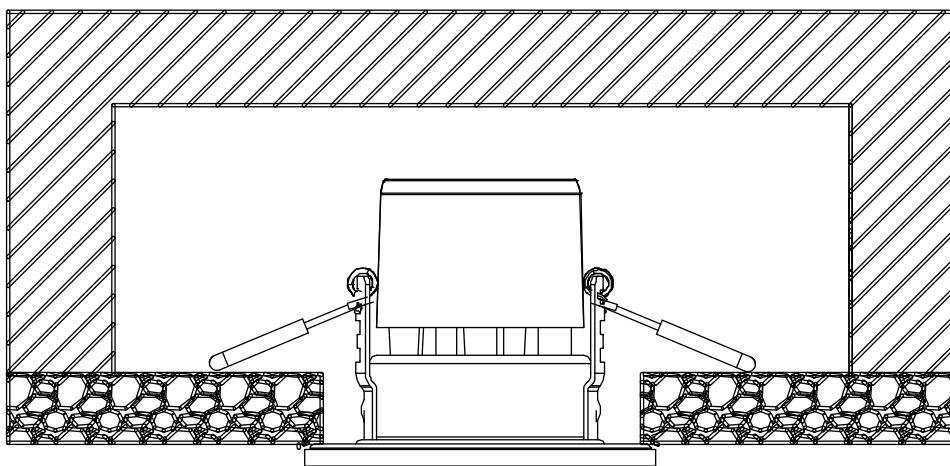

INSTALLATION MANUAL

10107DF

LED
BUILT IN

TRIAC
DIMMABLE

80
CRI

88mm

230V | 7W | IP65 | Fire rated | Metal + plastic
Complete with dimmable driver.

73mm

one
LIGHT

A

B

C

*IP65 is the protection degree for the visible part of the fitting under the ceiling. The part of the fitting hidden in the ceiling is IP20.

Warnings:

1. Make sure that the product is installed properly before connecting to electricity.
2. Do not cover the fitting.
3. Maintenance and installation should only be carried out by a professional electrician.