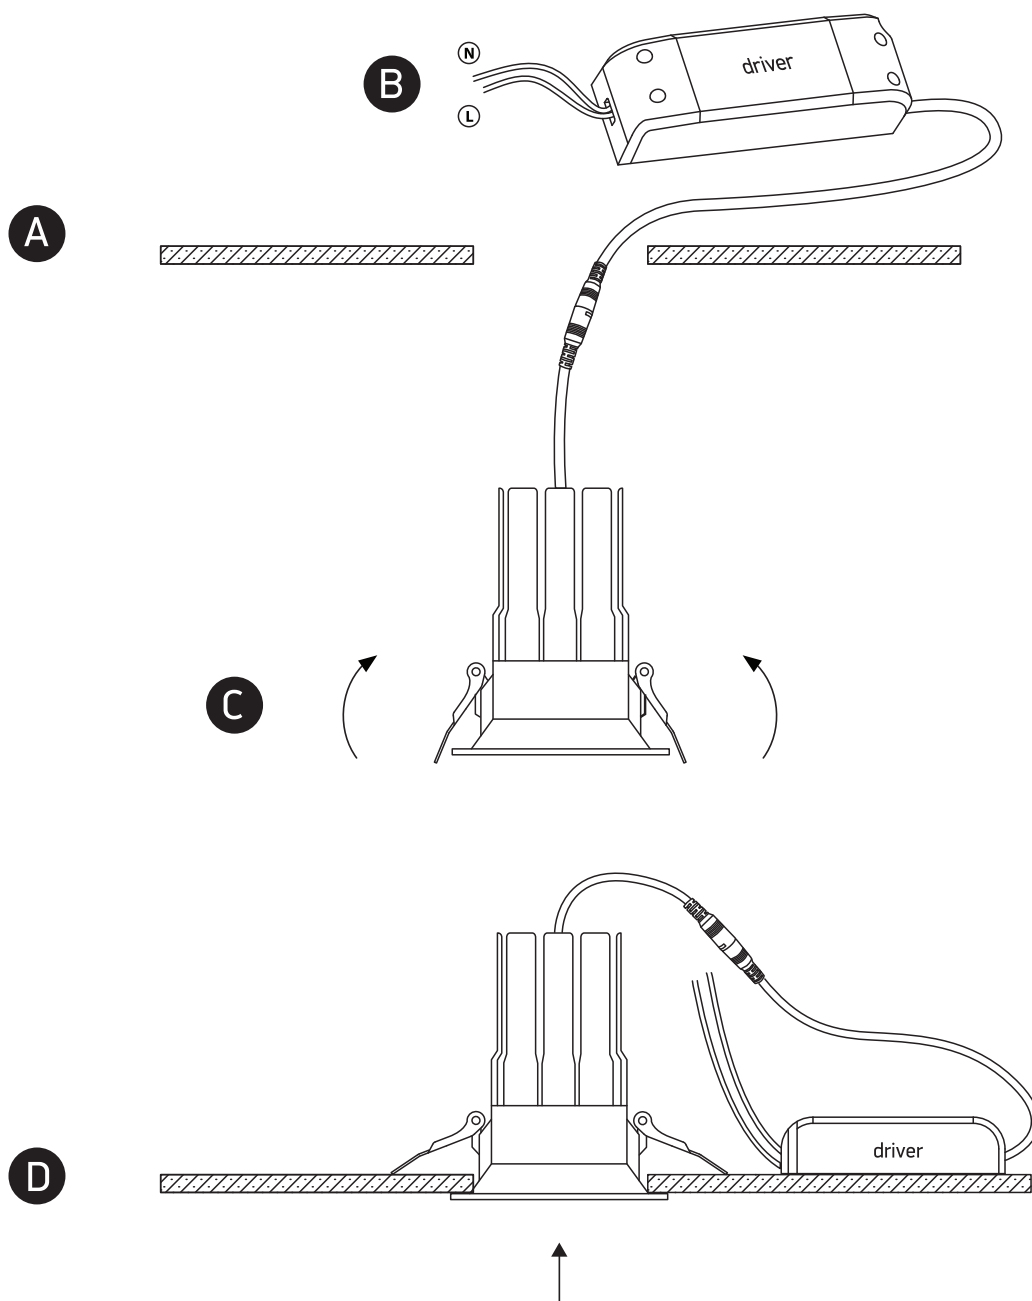

INSTALLATION MANUAL

10107DC

ecodownlight

67mm

230V | COB LED | 7W | IP20 | Die cast
Complete with 300mA driver.

80 CRI

83mm

one
LIGHT

Warnings:

1. Make sure that the product is installed properly before connecting to electricity.
2. Do not cover the fitting.
3. Maintenance and installation should only be carried out by a professional electrician.