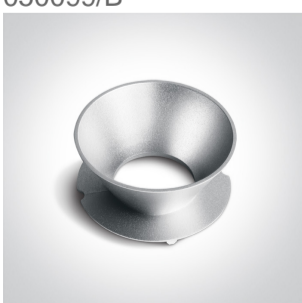

01 Recessed Spots Fixed > The Trimless Chill Out Range Round

10105RM

Trimless Recessed dark light MR16 spot with interchangeable reflector and GU10 lampholder.

Reflector must be order seperately.

Complies with standard EN60598-1 and any other specific standards.

Downloads

Dimensions

Gallery

Must be ordered separately

050099/B

050099/BS

050099/C

050099/CU

050099/DC

050099/G

050099/GL

050099/W

Physical Specification

Item Group	01 Recessed Spots Fixed
Family	The Trimless Chill Out Range Round
Order Code	10105RM
Colour	White
Material	Die Cast
Shape	Circular
Height	40mm
Diameter	60mm
Cutout Hole Diameter	90mm
Recessed trimless ceiling	Yes
Depth Required	130mm
Indoor	Yes
Adjustable	No