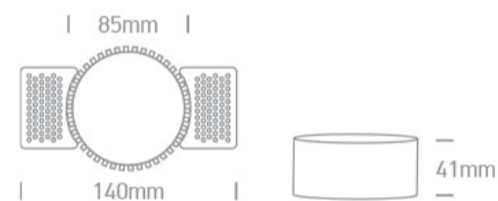

01 Recessed Spots Fixed > The Trimless Chill Out Range Round

10105RM

Trimless Recessed dark light MR16 spot with interchangeable reflector and GU10 lampholder.

Reflector must be order seperately.

Complies with standard EN60598-1 and any other specific standards.

Downloads

Dimensions

Gallery

Must be ordered separately

050099/B

050099/BS

050099/C

050099/CU

050099/DC

050099/G

050099/GL

050099/W

Physical Specification

Item Group	01 Recessed Spots Fixed
Family	The Trimless Chill Out Range Round
Order Code	10105RM
Colour	White
Material	Die Cast
Shape	Circular
Height	40mm
Diameter	60mm
Cutout Hole Diameter	90mm
Recessed trimless ceiling	Yes
Depth Required	130mm
Indoor	Yes
Adjustable	No

Illumination Data

Illumination Diagram

Dark Light

Yes

Packing Info

Box Length

10cm

Box Width