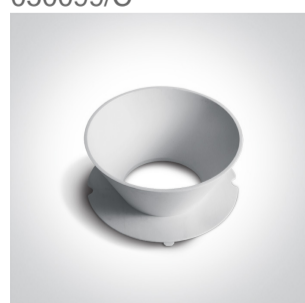

01 Recessed Spots Fixed > The Trimless Chill Out Range Round

10105RM

Trimless Recessed dark light MR16 spot with interchangeable reflector and GU10 lampholder.

Reflector must be order seperately.

Complies with standard EN60598-1 and any other specific standards.

Downloads

Dimensions

Gallery

Must be ordered separately

050099/B

050099/BS

050099/C

050099/CU

050099/DC

050099/G

050099/GL

050099/W

Physical Specification

Item Group	01 Recessed Spots Fixed
Family	The Trimless Chill Out Range Round
Order Code	10105RM
Colour	White
Material	Die Cast
Shape	Circular
Height	40mm
Diameter	60mm
Cutout Hole Diameter	90mm
Recessed trimless ceiling	Yes
Depth Required	130mm
Indoor	Yes
Adjustable	No