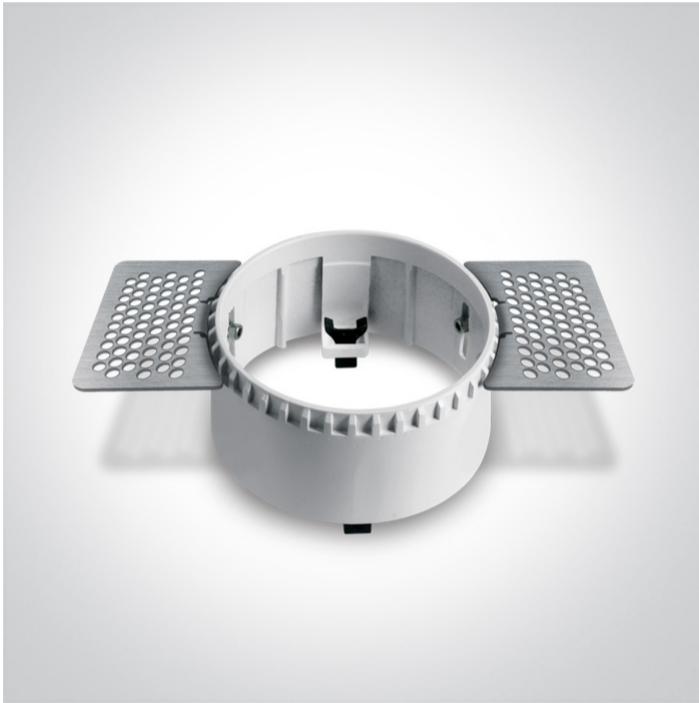

01 Recessed Spots Fixed > The Trimless Chill Out Range Round

10105RM

Trimless Recessed dark light MR16 spot with interchangeable reflector and GU10 lampholder.

Reflector must be order seperately.

Complies with standard EN60598-1 and any other specific standards.

Downloads

Dimensions

Gallery

Must be ordered separately

050099/B

050099/BS

050099/C

050099/CU

050099/DC

050099/G

050099/GL

050099/W

Physical Specification

Item Group	01 Recessed Spots Fixed
Family	The Trimless Chill Out Range Round
Order Code	10105RM
Colour	White
Material	Die Cast
Shape	Circular
Height	40mm
Diameter	60mm
Cutout Hole Diameter	90mm
Recessed trimless ceiling	Yes
Depth Required	130mm
Indoor	Yes
Adjustable	No