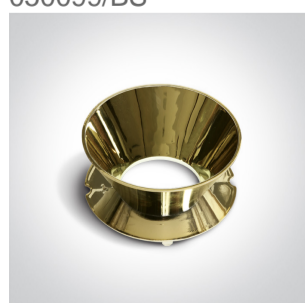

01 Recessed Spots Fixed > The Trimless Chill Out Range Round

10105RM

Trimless Recessed dark light MR16 spot with interchangeable reflector and GU10 lampholder.

Reflector must be order seperately.

Complies with standard EN60598-1 and any other specific standards.

Downloads

Dimensions

Gallery

Must be ordered separately

050099/B

050099/BS

050099/C

050099/CU

050099/DC

050099/G

050099/GL

050099/W

Physical Specification

Item Group	01 Recessed Spots Fixed
Family	The Trimless Chill Out Range Round
Order Code	10105RM
Colour	White
Material	Die Cast
Shape	Circular
Height	40mm
Diameter	60mm
Cutout Hole Diameter	90mm
Recessed trimless ceiling	Yes
Depth Required	130mm
Indoor	Yes
Adjustable	No