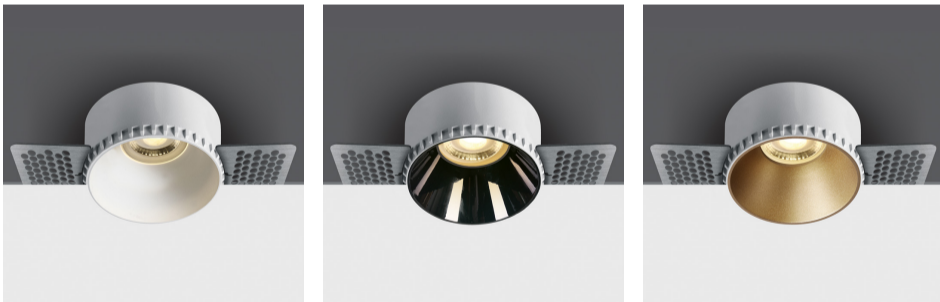

01 Recessed Spots Fixed > The Trimless Chill Out Range Round

10105RM

Trimless Recessed dark light MR16 spot with interchangeable reflector and GU10 lampholder.

Reflector must be order seperately.

Complies with standard EN60598-1 and any other specific standards.

Downloads

Dimensions

Gallery

Must be ordered separately

050099/B

050099/BS

050099/C

050099/CU

050099/DC

050099/G

050099/GL

050099/W

Physical Specification

Item Group	01 Recessed Spots Fixed
Family	The Trimless Chill Out Range Round
Order Code	10105RM
Colour	White
Material	Die Cast
Shape	Circular
Height	40mm
Diameter	60mm
Cutout Hole Diameter	90mm
Recessed trimless ceiling	Yes
Depth Required	130mm
Indoor	Yes
Adjustable	No