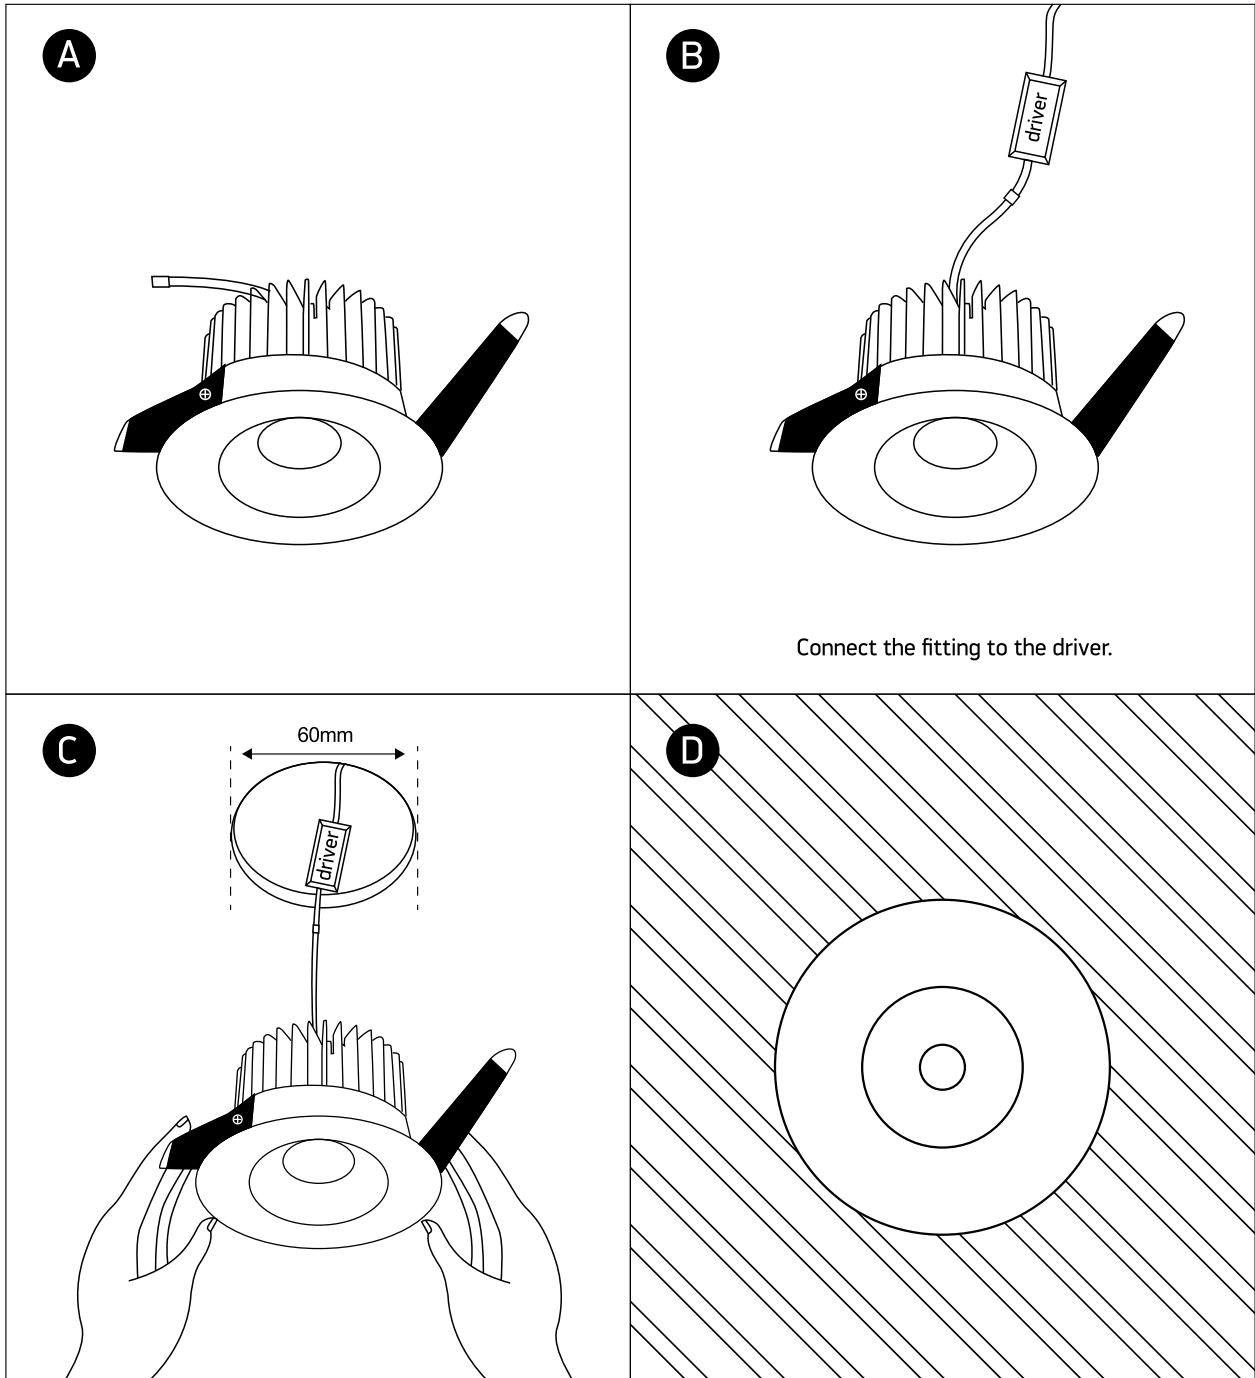

INSTALLATION MANUAL

10107DB

ecolight

DARK LIGHT

80mm

60mm

80mm

40mm

64mm

700mA | COB LED | 7W | IP65 | Aluminium

Requires 700mA driver.

90 CRI
one
LIGHT

Warnings:

1. Make sure that the product is installed properly before connecting to electricity.
2. Do not cover the fitting.
3. Maintenance and installation should only be carried out by a professional electrician.