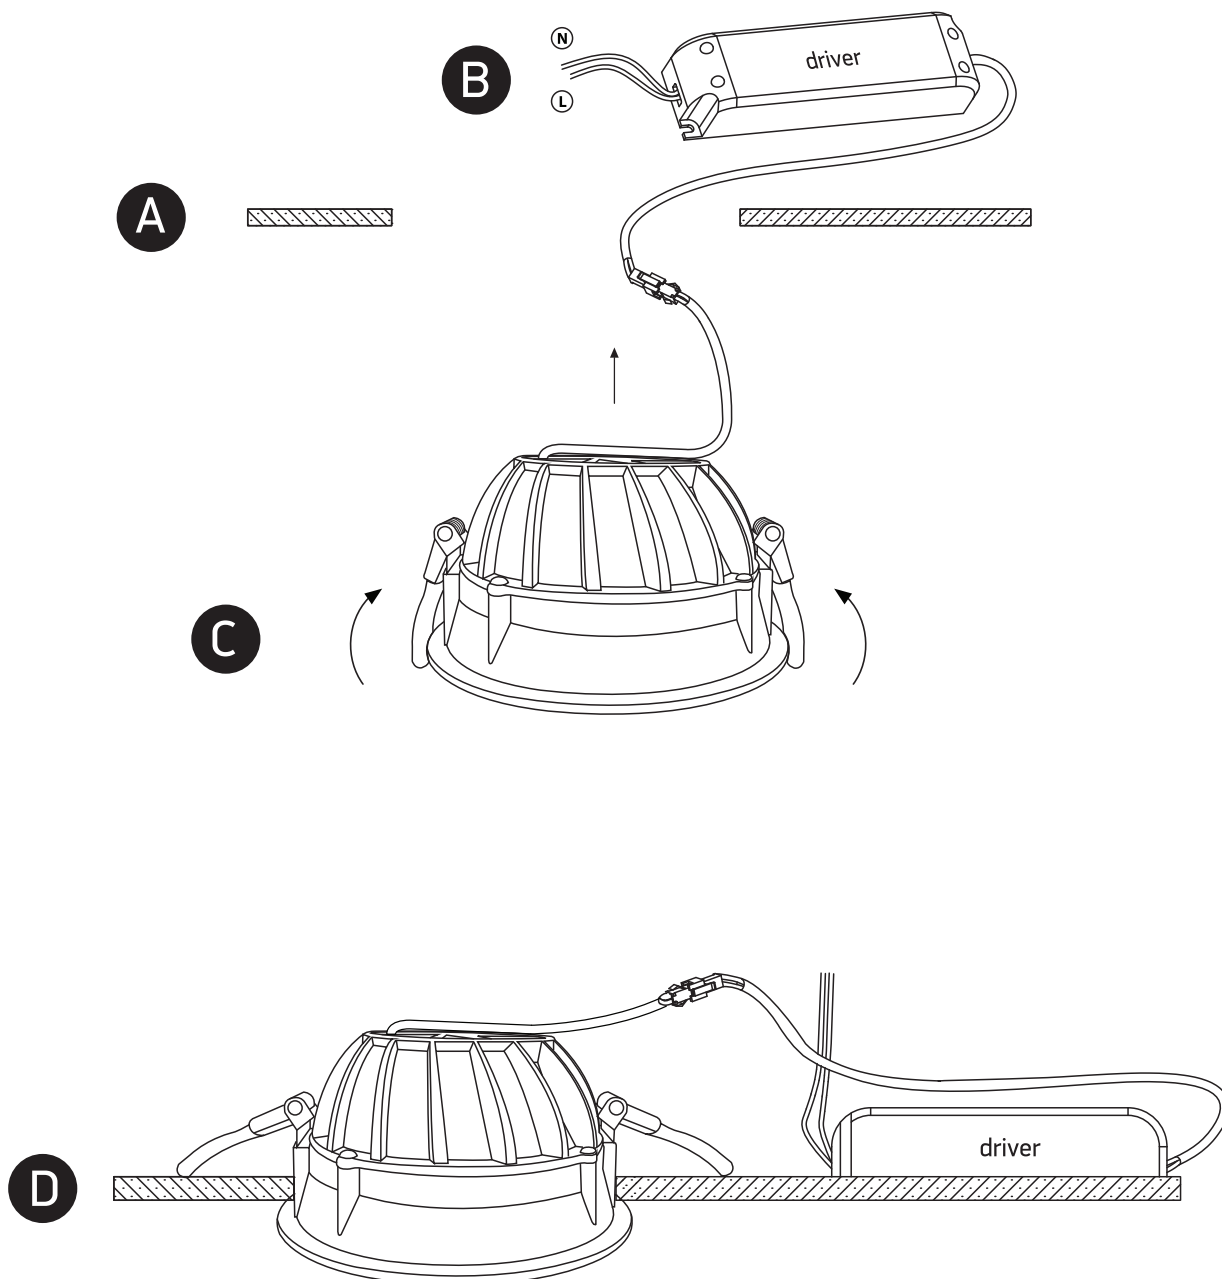

INSTALLATION MANUAL

10107CD

ecodownlight

Ra>80

110mm

230V | 7W | IP20 | Die cast

Complete with driver.

60mm

one
LIGHT

Warnings:

1. Make sure that the product is installed properly before connecting to electricity.
2. Do not cover the fitting.
3. Maintenance and installation should only be carried out by a professional electrician.