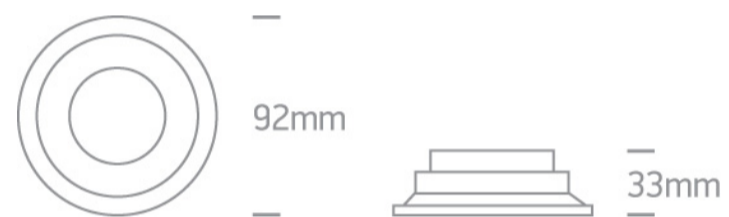

01 Recessed Spots Fixed > The IP65 Dark Light Range

10105R2/W

IP65 Bathroom Recessed MR16 spot with GU10 lampholder.

Complies with standard EN60598-1 and any other specific standards.

Downloads

Dimensions

Gallery

Physical Specification

Item Group

01 Recessed Spots Fixed

Family

The IP65 Dark Light Range

Order Code

10105R2/W

Colour

White

Material

Aluminium

Shape

Circular

Height

33mm

Diameter	92mm
Cutout Hole Diameter	82mm
Recessed Ceiling	Yes
Depth Required	130mm
Indoor	Yes
Outdoor	Yes
Adjustable	No