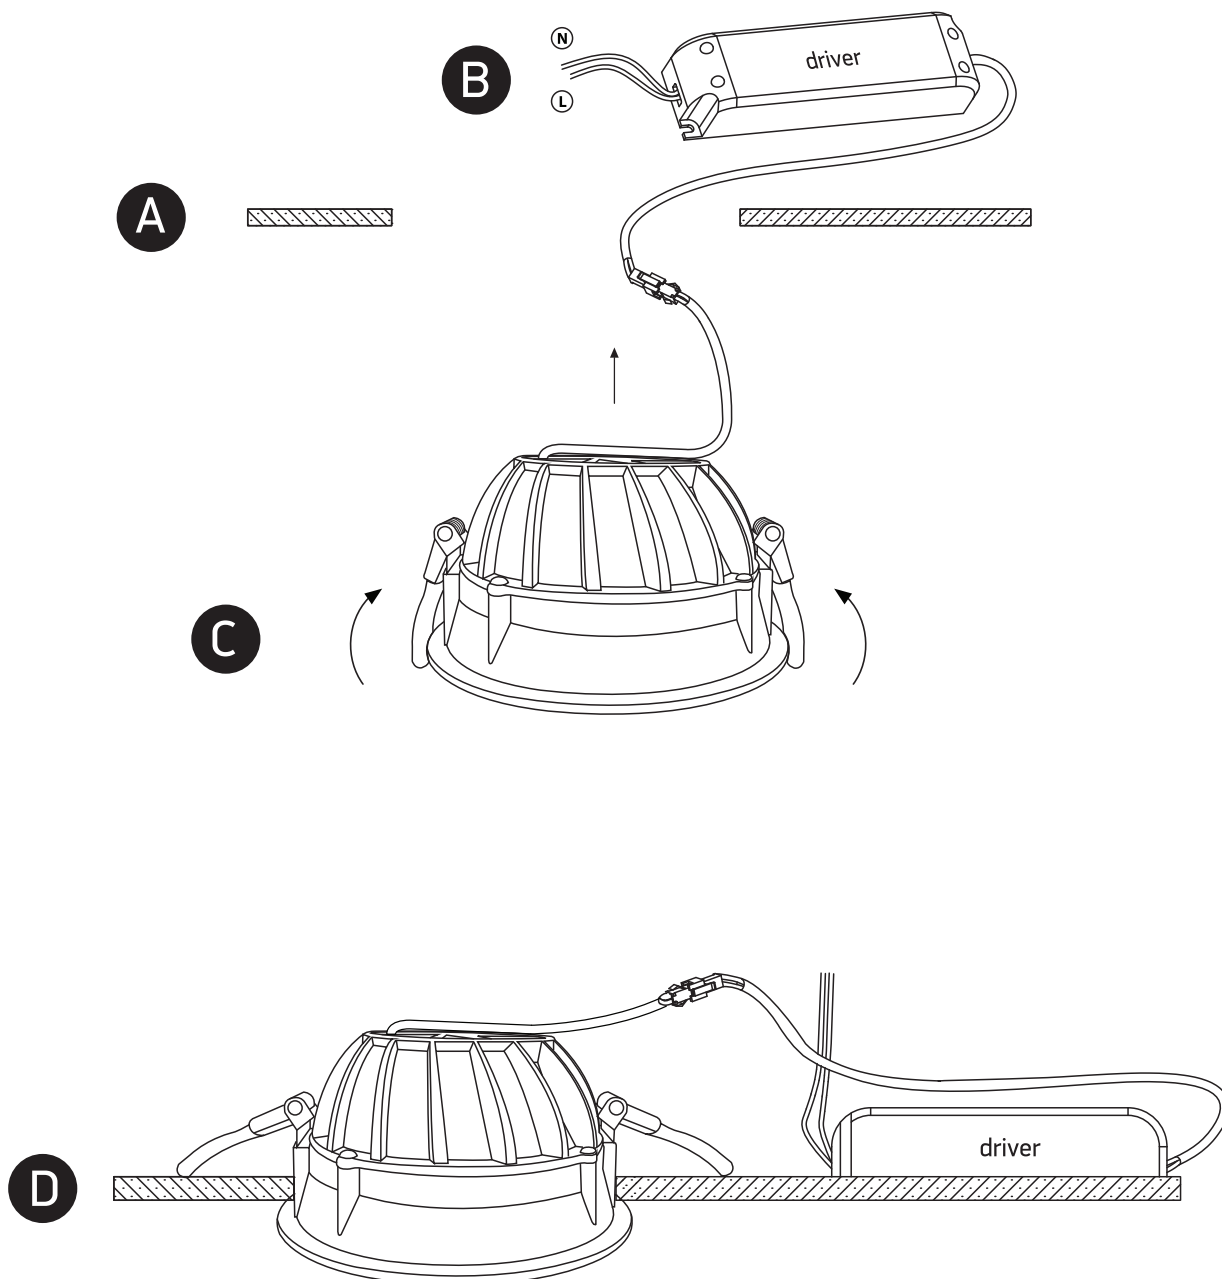

## 10107CD

**ecodownlight**

Ra>80

CE

RoHS

110mm

230V | 7W | IP20 | Die cast

Complete with driver.

60mm

**one**  
LIGHT