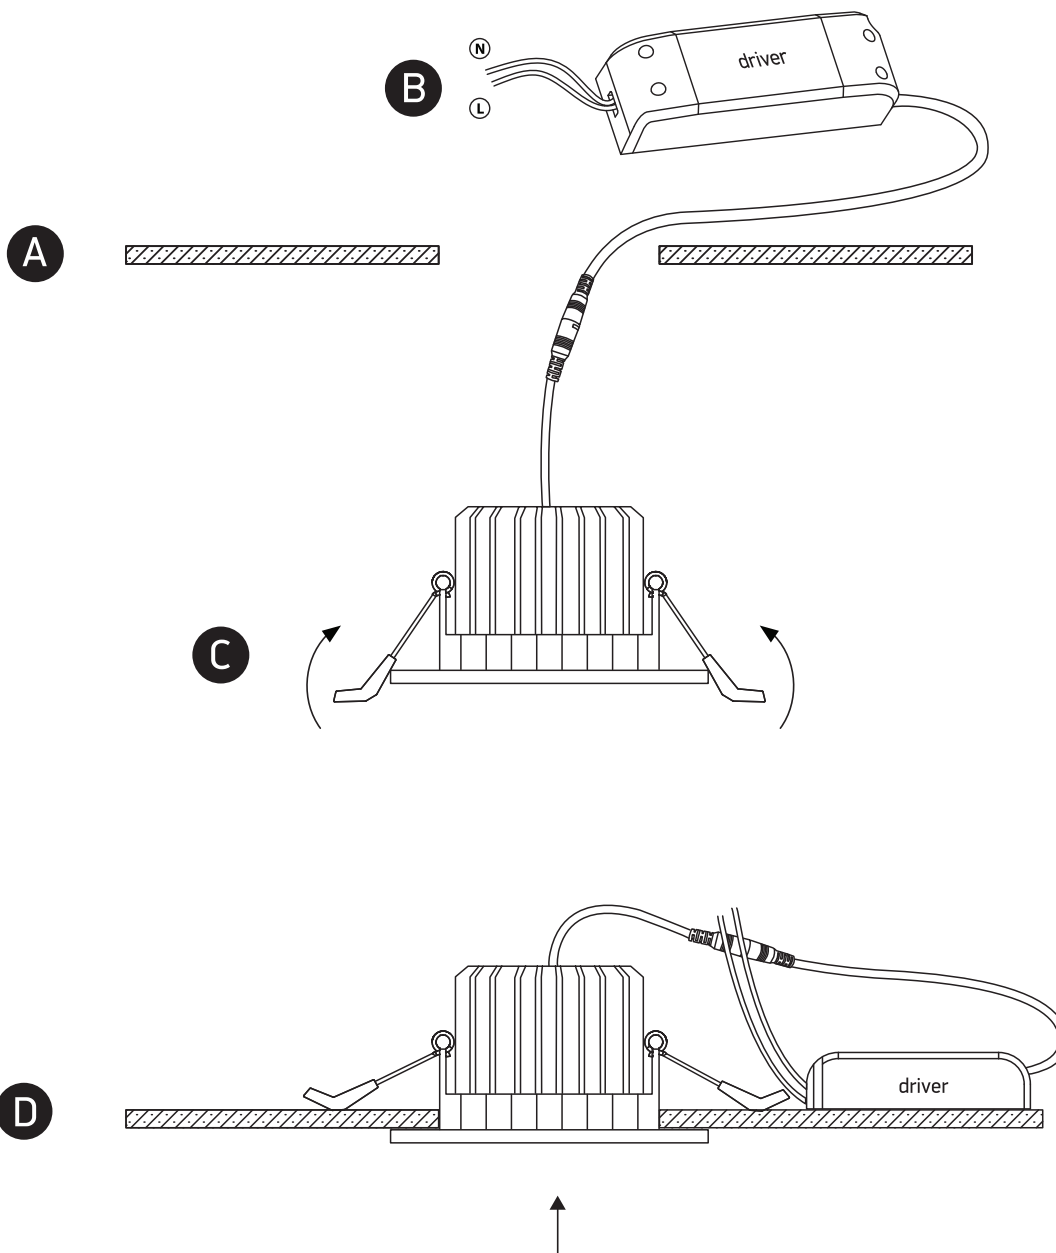

## 10107CA

**eco**downlight

95mm

230V | COB LED | 7W | IP20 | Die cast  
Complete with 300mA driver.

80 CRI

55mm

**one**  
LIGHT

### Warnings:

1. Make sure that the product is installed properly before connecting to electricity.
2. Do not cover the fitting.
3. Maintenance and installation should only be carried out by a professional electrician.