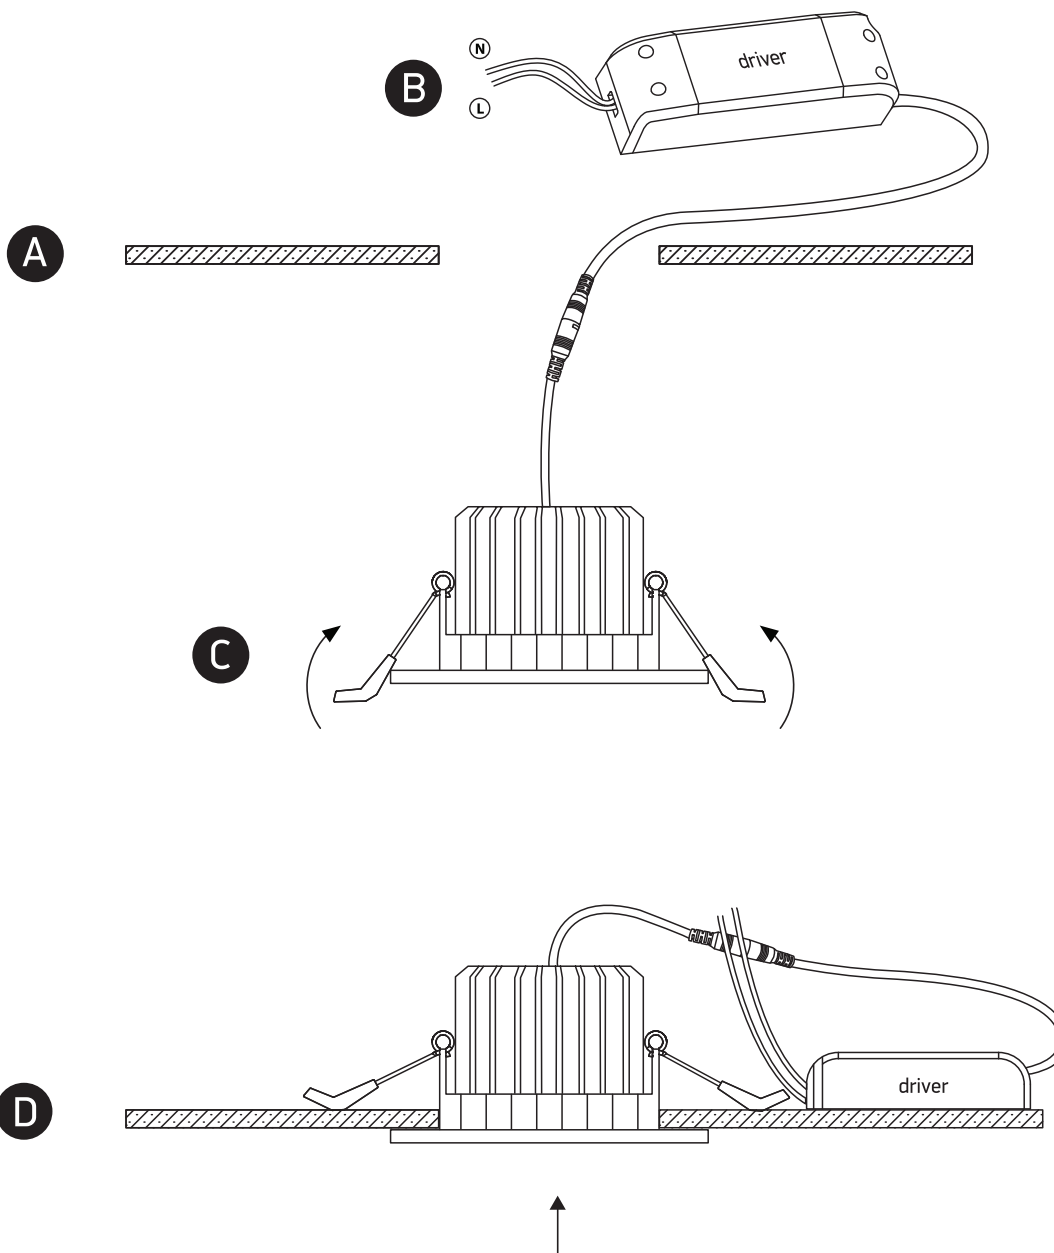

INSTALLATION MANUAL

10107CA

ecodownlight

95mm

230V | COB LED | 7W | IP20 | Die cast
Complete with 300mA driver.

80 CRI

55mm

one
LIGHT

Warnings:

1. Make sure that the product is installed properly before connecting to electricity.
2. Do not cover the fitting.
3. Maintenance and installation should only be carried out by a professional electrician.