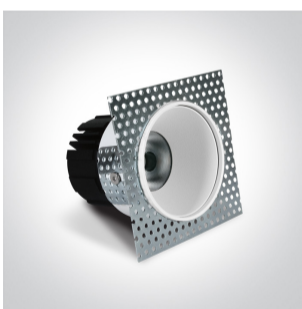

02 Recessed Spots Fixed LED>The Trimless Range

10107BT/W/W

7W LED trimless recessed downlight, IP54. Suitable for bathroom installations.

Requires 700mA driver.

Complies with standard EN60598-1 and any other specific standards.

Downloads

Dimensions

Gallery

Physical Specification

Item Group

02 Recessed Spots Fixed LED

Family

The Trimless Range

Order Code

10107BT/W/W

Colour

White

Material

Die Cast

Shape

Circular

Height

80mm

Diameter	70mm
Cutout Hole Diameter	83mm
Recessed trimless ceiling	Yes
Depth Required	100mm
Indoor	Yes
Outdoor	Yes
Adjustable	No

Electrical Characteristics

Fitting

Input Type	Constant Current
Input Current	700mA
Safety Class	
Power(Watts)	7W
IP Rating	IP54
Light Source	LED built in
LED Type	COB
LED Brand	Cree
Cable Length	40cm
F Mark	