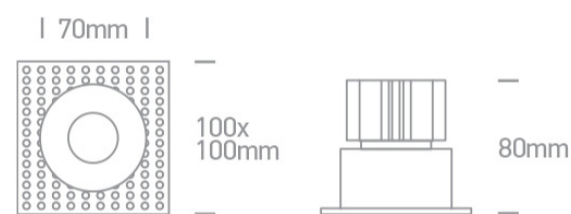

02 Recessed Spots Fixed LED>The Trimless Range

10107BT/B/W

7W LED trimless recessed downlight, IP54. Suitable for bathroom installations.

Complies with standard EN60598-1 and any other specific standards.

Downloads

Dimensions

Gallery

Physical Specification

Item Group

02 Recessed Spots Fixed LED

Family

The Trimless Range

Height

80mm

Diameter	70mm
Cutout Hole Diameter	83mm
Recessed trimless ceiling	Yes
Depth Required	100mm
Indoor	Yes
Outdoor	Yes
Adjustable	No

Electrical Characteristics

Fitting

Input Type	Constant Current
Input Current	700mA
Safety Class	
Power(Watts)	7W
IP Rating	IP54
Light Source	LED built in
LED Type	COB
LED Brand	Cree
Cable Length	40cm
F Mark	

Illumination Data

Colour Temperature	3000K
Lumen Output	500lm
Light Efficiency	71,42lm/W
CRI	80
Beam Angle	38°
Illumination Diagram	
Dark Light	Yes

Packing Info

Box Length	11cm
Box Width	11cm
Box Height	8cm
Box Weight	0.510kg
Pcs/Carton	30
Barcode	5291889061199
HS Code	9405413990