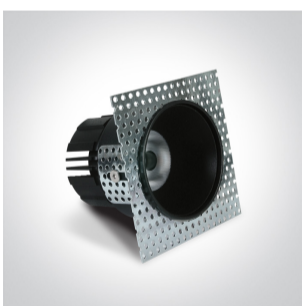

02 Recessed Spots Fixed LED>The Trimless Range

10107BT/B/W

7W LED trimless recessed downlight, IP54. Suitable for bathroom installations.

Complies with standard EN60598-1 and any other specific standards.

Downloads

Dimensions

Gallery

Physical Specification

Item Group

02 Recessed Spots Fixed LED

Family

The Trimless Range

Order Code

10107BT/B/W

Colour

Black

Material

Die Cast

Shape

Circular

Height

80mm

Diameter	70mm
Cutout Hole Diameter	83mm
Recessed trimless ceiling	Yes
Depth Required	100mm
Indoor	Yes
Outdoor	Yes
Adjustable	No

Electrical Characteristics

Fitting

Input Type	Constant Current
Input Current	700mA
Safety Class	
Power(Watts)	7W
IP Rating	IP54
Light Source	LED built in
LED Type	COB
LED Brand	Cree
Cable Length	40cm
F Mark	