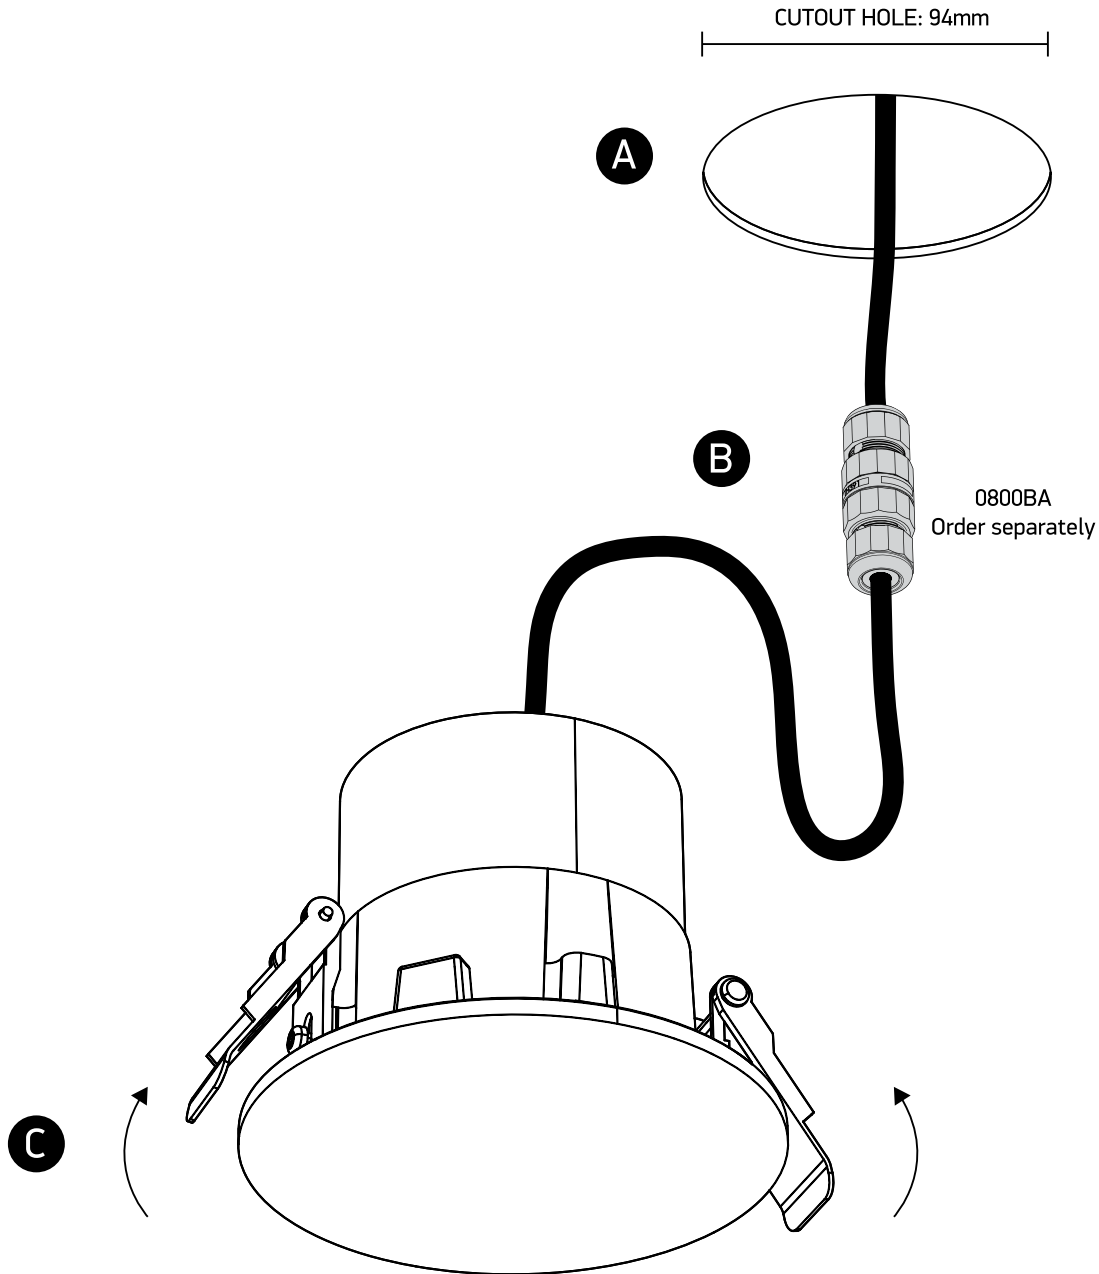

INSTALLATION MANUAL

10106V

ecolight

100-240V | COB LED | 6W | IP65 | Die cast
Complete with 500mA driver

80 CRI

Warnings:

1. Make sure that the product is installed properly before connecting to electricity.
2. Do not cover the fitting.
3. Maintenance and installation should only be carried out by a professional electrician.