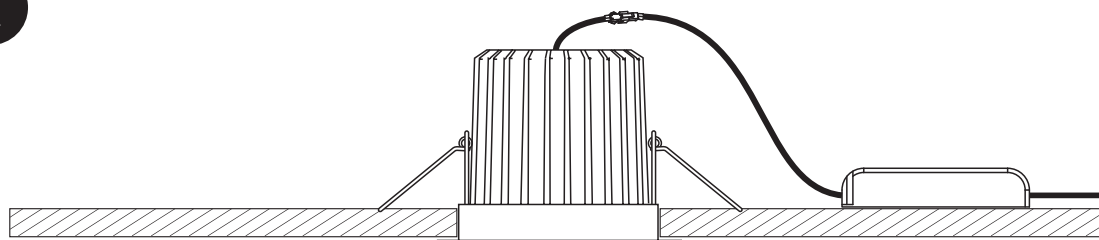

## 10106PF

**ecolight**

83mm

70mm

Dimensions are complete with the ring.

**one**  
LIGHT

350mA | 6W | IP65 | Fire rated | Die cast

Requires 350mA driver.

80  
CRI

**A**

CUTOUT HOLE: 68mm

**B**

Adjust the ring.

**C**