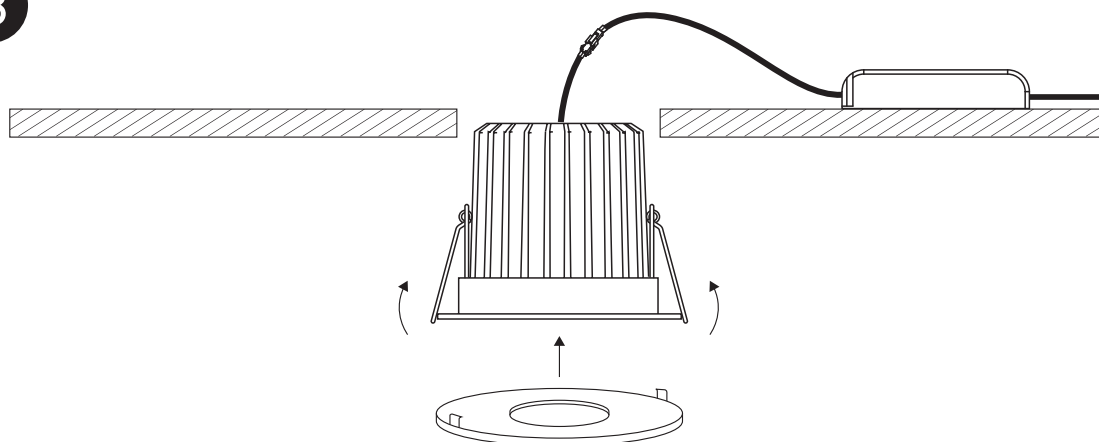

## 10106PF

**ecolight**

83mm

70mm

Dimensions are complete with the ring.

**one**  
LIGHT

350mA | 6W | IP65 | Fire rated | Die cast

Requires 350mA driver.

80  
CRI

**A**

CUTOUT HOLE: 68mm

**B**

Adjust the ring.

**C**