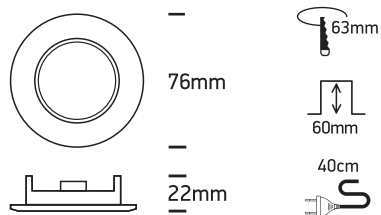

INSTALLATION MANUAL

10105XS

12V | MR16 | GU5,3 | 50W | IP20 | Pressed metal

Warnings:

1. Make sure that the product is installed properly before connecting to electricity.
2. Do not cover the fitting.
3. Maintenance and installation should only be carried out by a professional electrician.