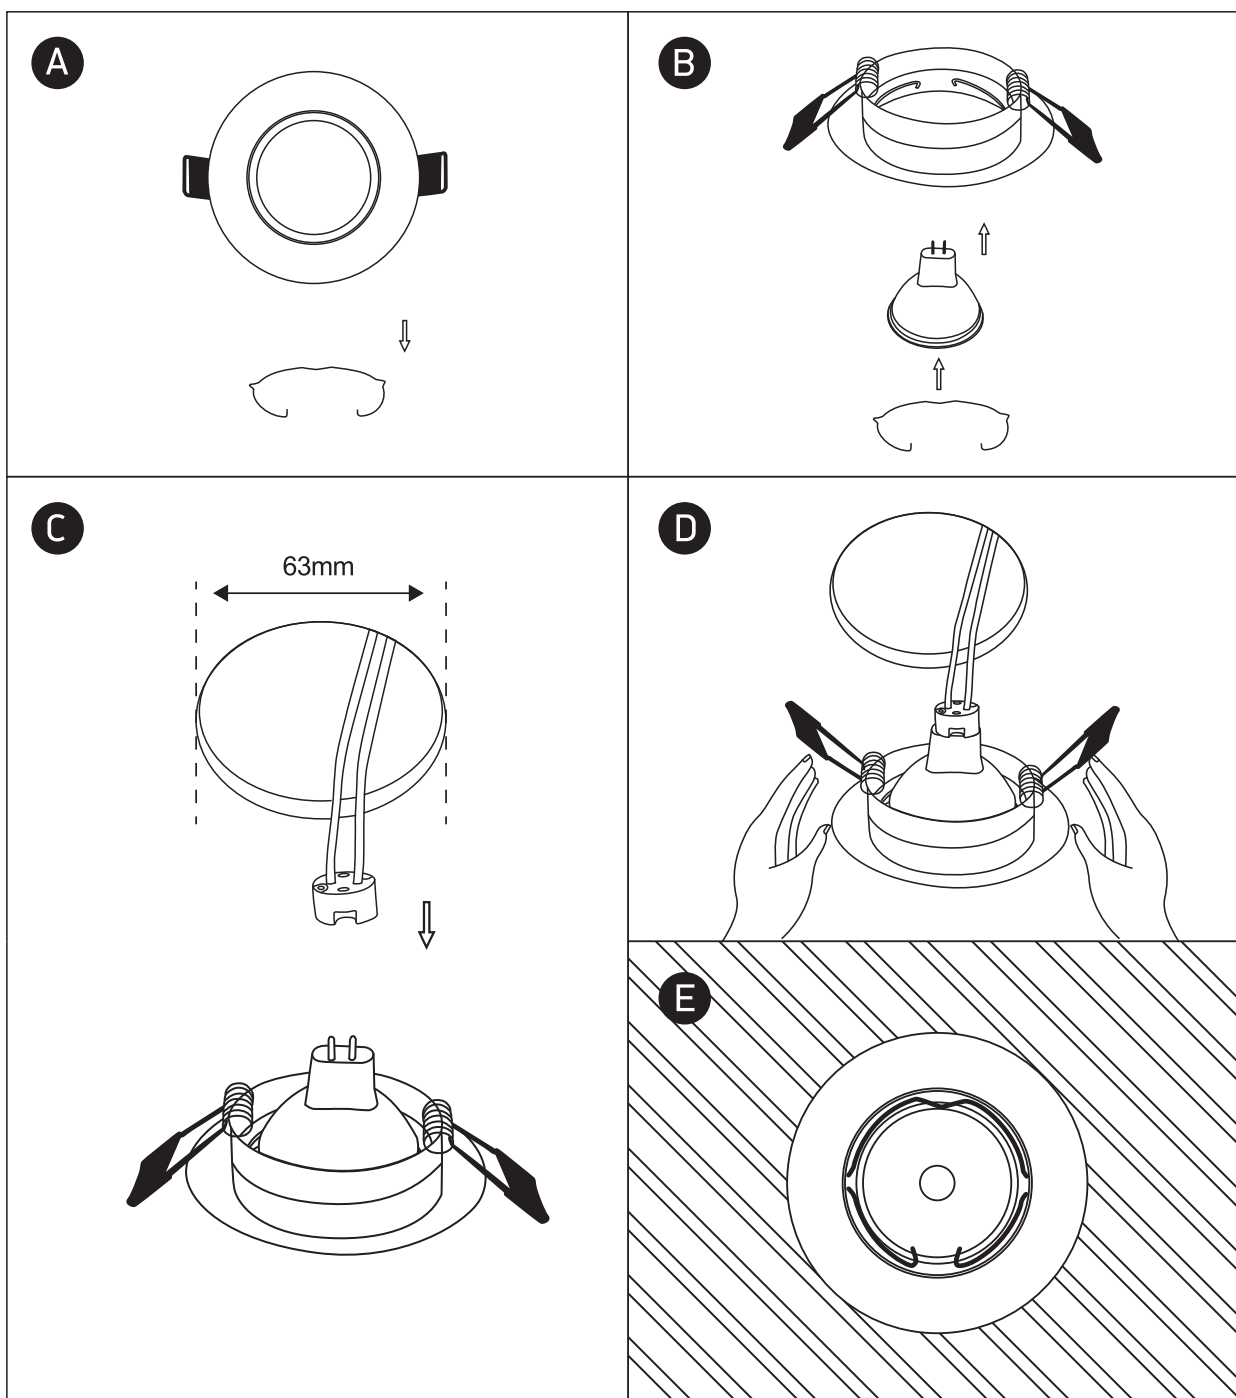

INSTALLATION MANUAL

10105XS

12V | MR16 | GU5,3 | 50W | IP20 | Pressed metal

Warnings:

1. Make sure that the product is installed properly before connecting to electricity.
2. Do not cover the fitting.
3. Maintenance and installation should only be carried out by a professional electrician.