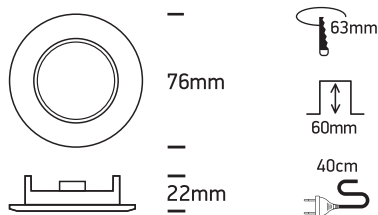

INSTALLATION MANUAL

10105XS

12V | MR16 | GU5,3 | 50W | IP20 | Pressed metal

Warnings:

1. Make sure that the product is installed properly before connecting to electricity.
2. Do not cover the fitting.
3. Maintenance and installation should only be carried out by a professional electrician.