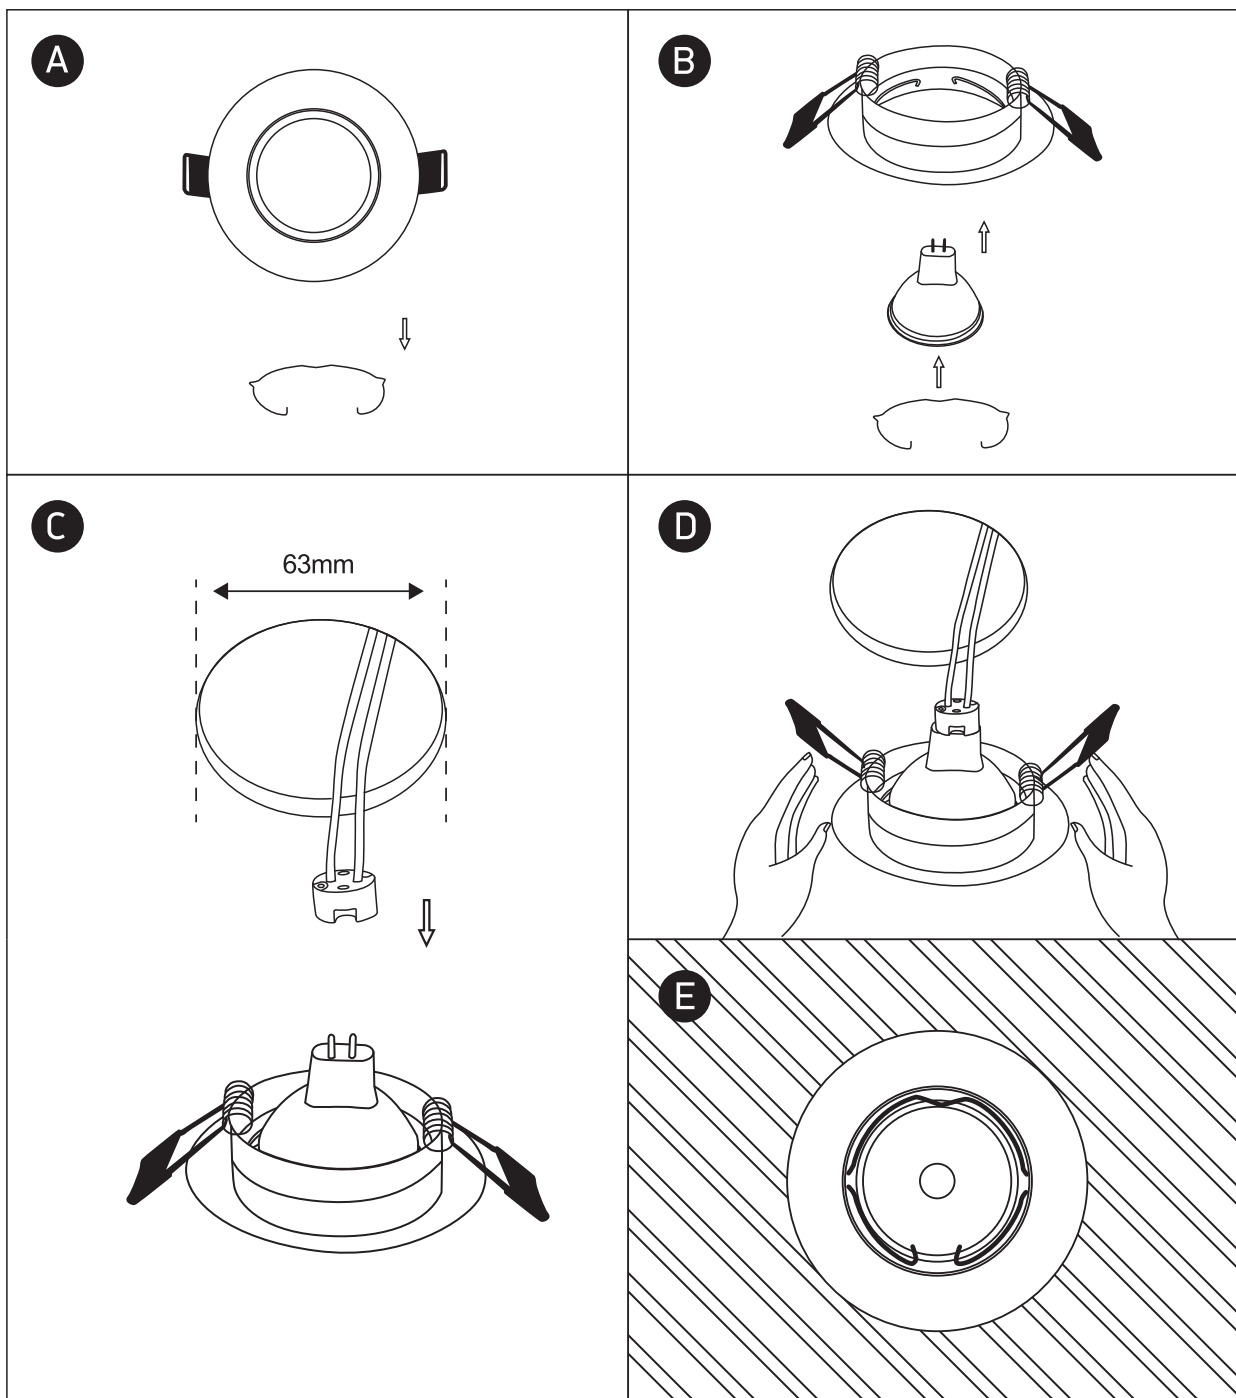

INSTALLATION MANUAL

10105XS

12V | MR16 | GU5,3 | 50W | IP20 | Pressed metal

Warnings:

1. Make sure that the product is installed properly before connecting to electricity.
2. Do not cover the fitting.
3. Maintenance and installation should only be carried out by a professional electrician.