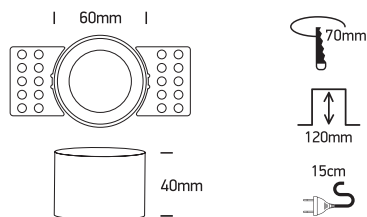

INSTALLATION MANUAL

10105TR

100-240V | MR16 | GU10 | 10W | IP20 | Trimless | Aluminium
2-Step fitting

Warnings:

1. Make sure that the product is installed properly before connecting to electricity.
2. Do not cover the fitting.
3. Maintenance and installation should only be carried out by a professional electrician.