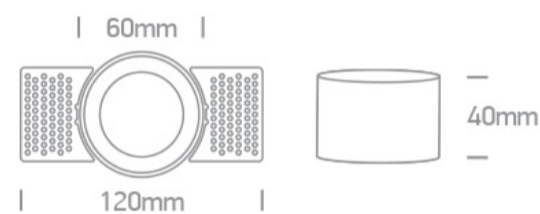

01 Recessed Spots Fixed > The Trimless Chill Out Range Aluminium

10105TR/W

Trimless Dark Light Recessed MR16 spot with GU10 lampholder.

Complies with standard EN60598-1 and any other specific standards.

Downloads

Dimensions

Gallery

Physical Specification

Item Group

01 Recessed Spots Fixed

Family

The Trimless Chill Out Range Aluminium

Order Code

10105TR/W

Colour

White

Material

Aluminium

Shape

Circular

Height

40mm

Diameter	60mm
Cutout Hole Diameter	70mm
Recessed trimless ceiling	Yes
Depth Required	120mm
Indoor	Yes
Adjustable	No

Electrical Characteristics

Gear	No
------	----

Fitting + Driver

Input Voltage	100-240V
50 Hz	Yes
60 Hz	Yes
Safety Class	
Power(Watts)	10W
IP Rating	IP20
Light Source	Replaceable lamp
Lamp Holder	GU10
Number of Lamps	1
Dimmable	N/A
Cable Length	15cm
F Mark	