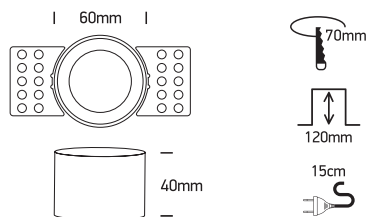

## 10105TR

100-240V | MR16 | GU10 | 10W | IP20 | Trimless | Aluminium  
2-Step fitting