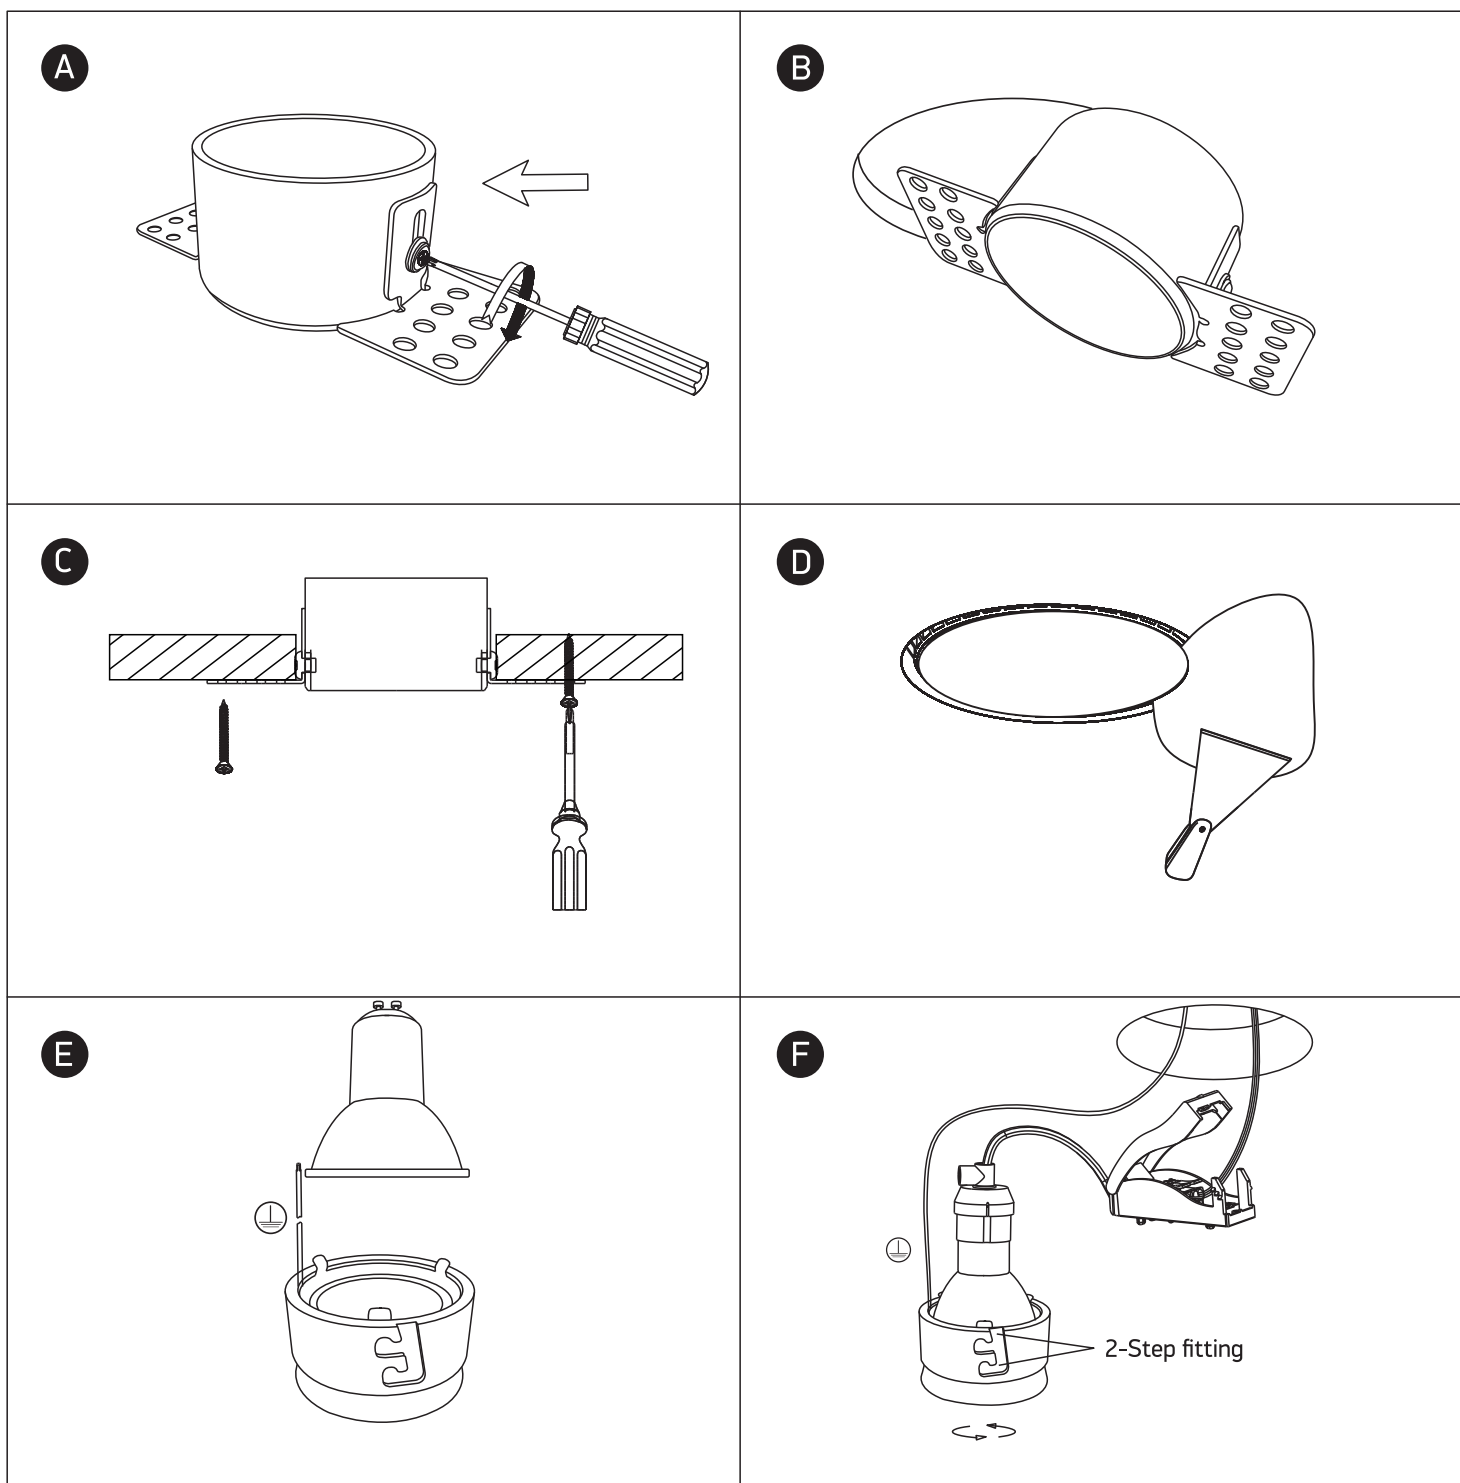

## 10105TR

100-240V | MR16 | GU10 | 10W | IP20 | Trimless | Aluminium  
2-Step fitting