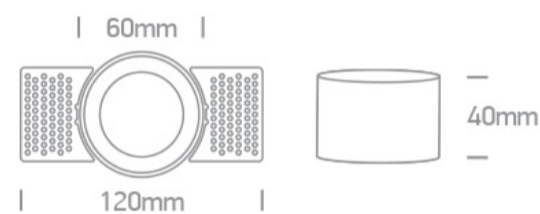

01 Recessed Spots Fixed>The Trimless Chill Out Range Aluminium

10105TR/BS

Trimless Dark Light Recessed MR16 spot with GU10 lampholder.

Complies with standard EN60598-1 and any other specific standards.

Downloads

Dimensions

Gallery

Physical Specification

Item Group

01 Recessed Spots Fixed

Family

The Trimless Chill Out Range Aluminium

Order Code

10105TR/BS

Colour

Brass

Material

Aluminium

Shape

Circular

Height

40mm

Diameter	60mm
Cutout Hole Diameter	70mm
Recessed trimless ceiling	Yes
Depth Required	120mm
Indoor	Yes
Adjustable	No

Electrical Characteristics

Gear	No
------	----

Fitting + Driver

Input Voltage	100-240V
50 Hz	Yes
60 Hz	Yes
Safety Class	
Power(Watts)	10W
IP Rating	IP20
Light Source	Replaceable lamp
Lamp Holder	GU10
Number of Lamps	1
Dimmable	N/A
Cable Length	15cm
F Mark	