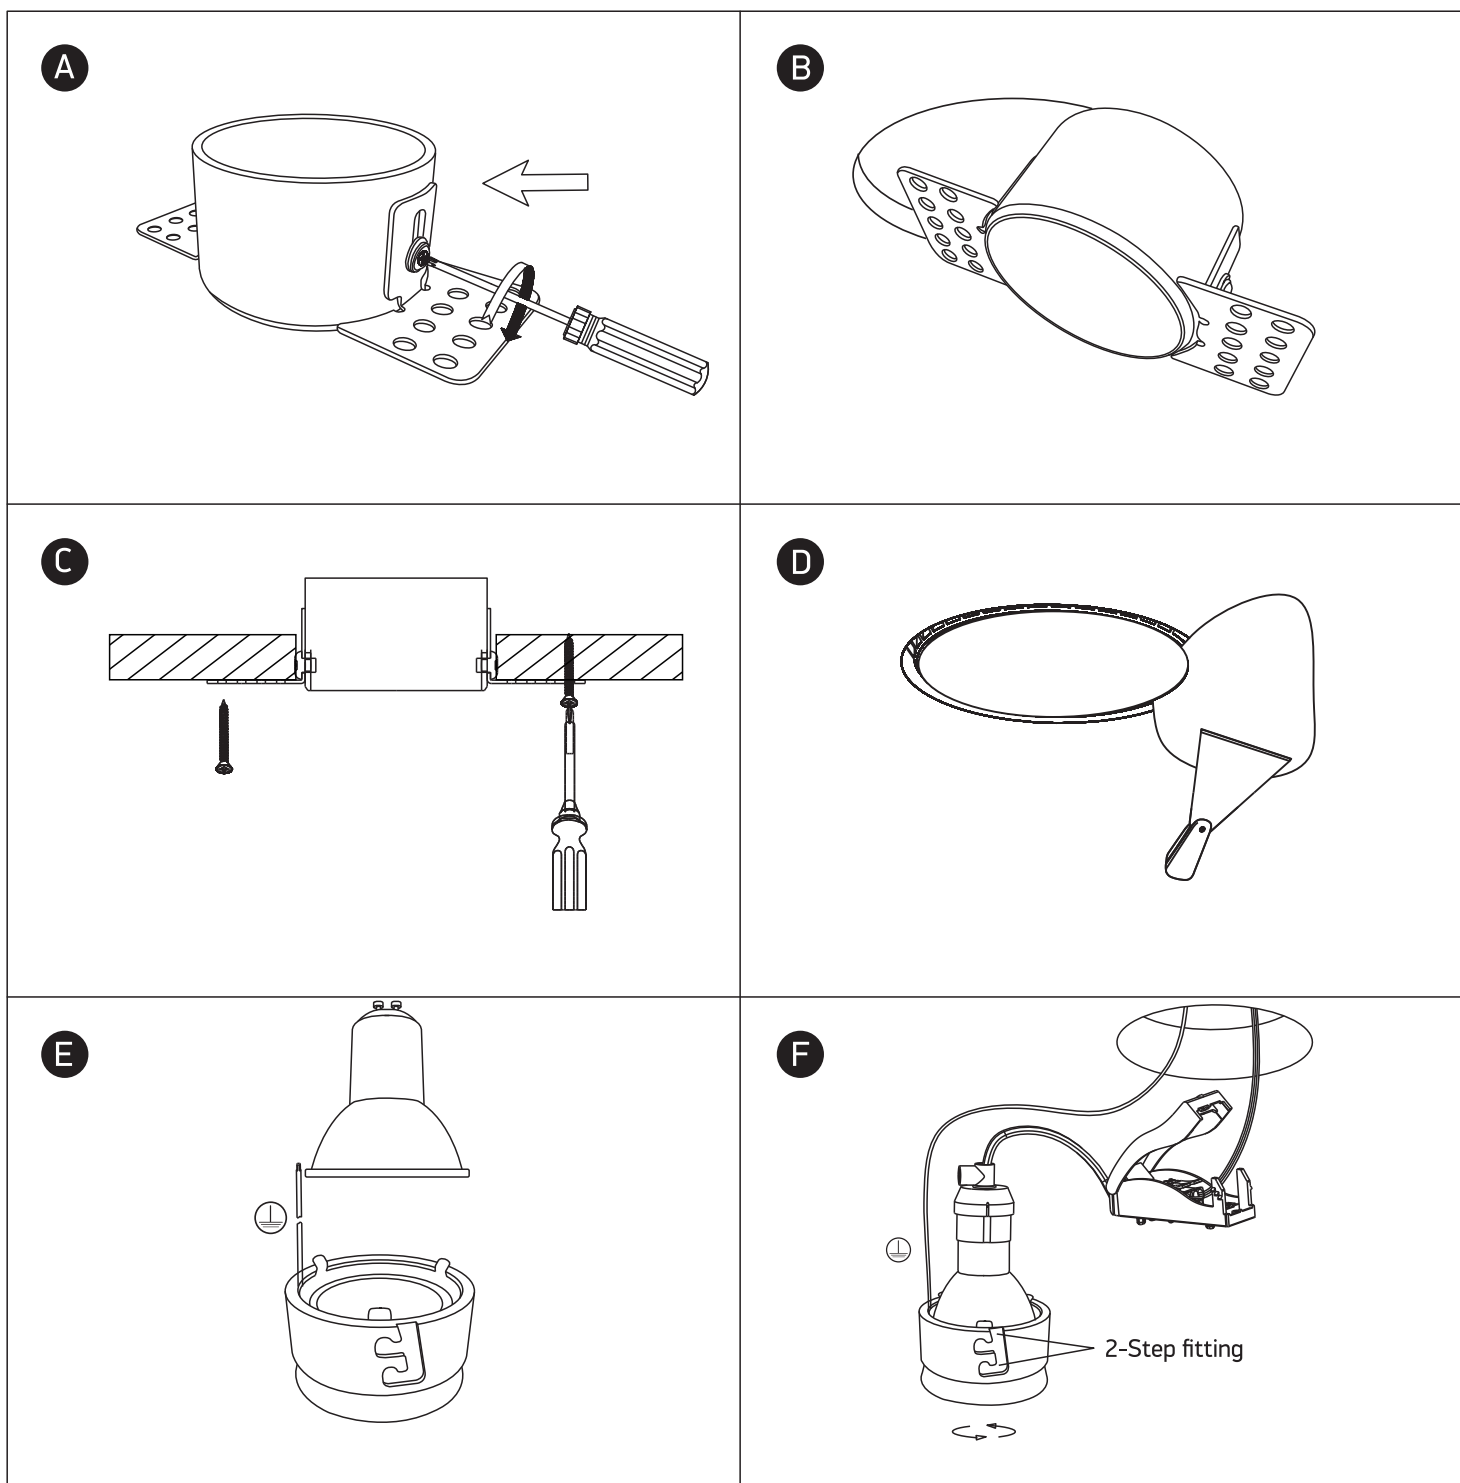

INSTALLATION MANUAL

10105TR

100-240V | MR16 | GU10 | 10W | IP20 | Trimless | Aluminium
2-Step fitting

Warnings:

1. Make sure that the product is installed properly before connecting to electricity.
2. Do not cover the fitting.
3. Maintenance and installation should only be carried out by a professional electrician.