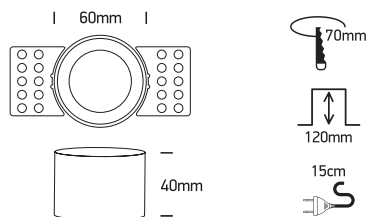

INSTALLATION MANUAL

10105TR

100-240V | MR16 | GU10 | 10W | IP20 | Trimless | Aluminium
2-Step fitting

Warnings:

1. Make sure that the product is installed properly before connecting to electricity.
2. Do not cover the fitting.
3. Maintenance and installation should only be carried out by a professional electrician.