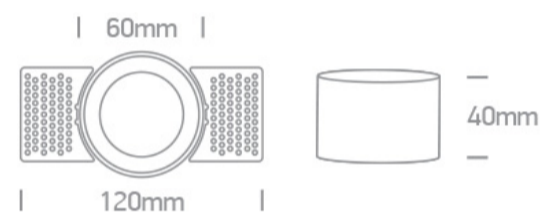

01 Recessed Spots Fixed>The Trimless Chill Out Range Aluminium

10105TR/B

Trimless Dark Light Recessed MR16 spot with GU10 lampholder.

Complies with standard EN60598-1 and any other specific standards.

Downloads

Dimensions

Gallery

Physical Specification

Item Group

01 Recessed Spots Fixed

Family

The Trimless Chill Out Range Aluminium

Order Code

10105TR/B

Colour

Black

Material

Aluminium

Shape

Circular

Height

40mm

Diameter	60mm
Cutout Hole Diameter	70mm
Recessed trimless ceiling	Yes
Depth Required	120mm
Indoor	Yes
Adjustable	No

Electrical Characteristics

Gear	No
------	----

Fitting + Driver

Input Voltage	100-240V
50 Hz	Yes
60 Hz	Yes
Safety Class	
Power(Watts)	10W
IP Rating	IP20
Light Source	Replaceable lamp
Lamp Holder	GU10
Number of Lamps	1
Dimmable	N/A
Cable Length	15cm
F Mark	