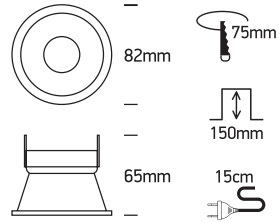

## 10105TG

100-240V | MR16 | GU10 | 10W | IP20 | Semi trimless | Aluminium

one  
LIGHT