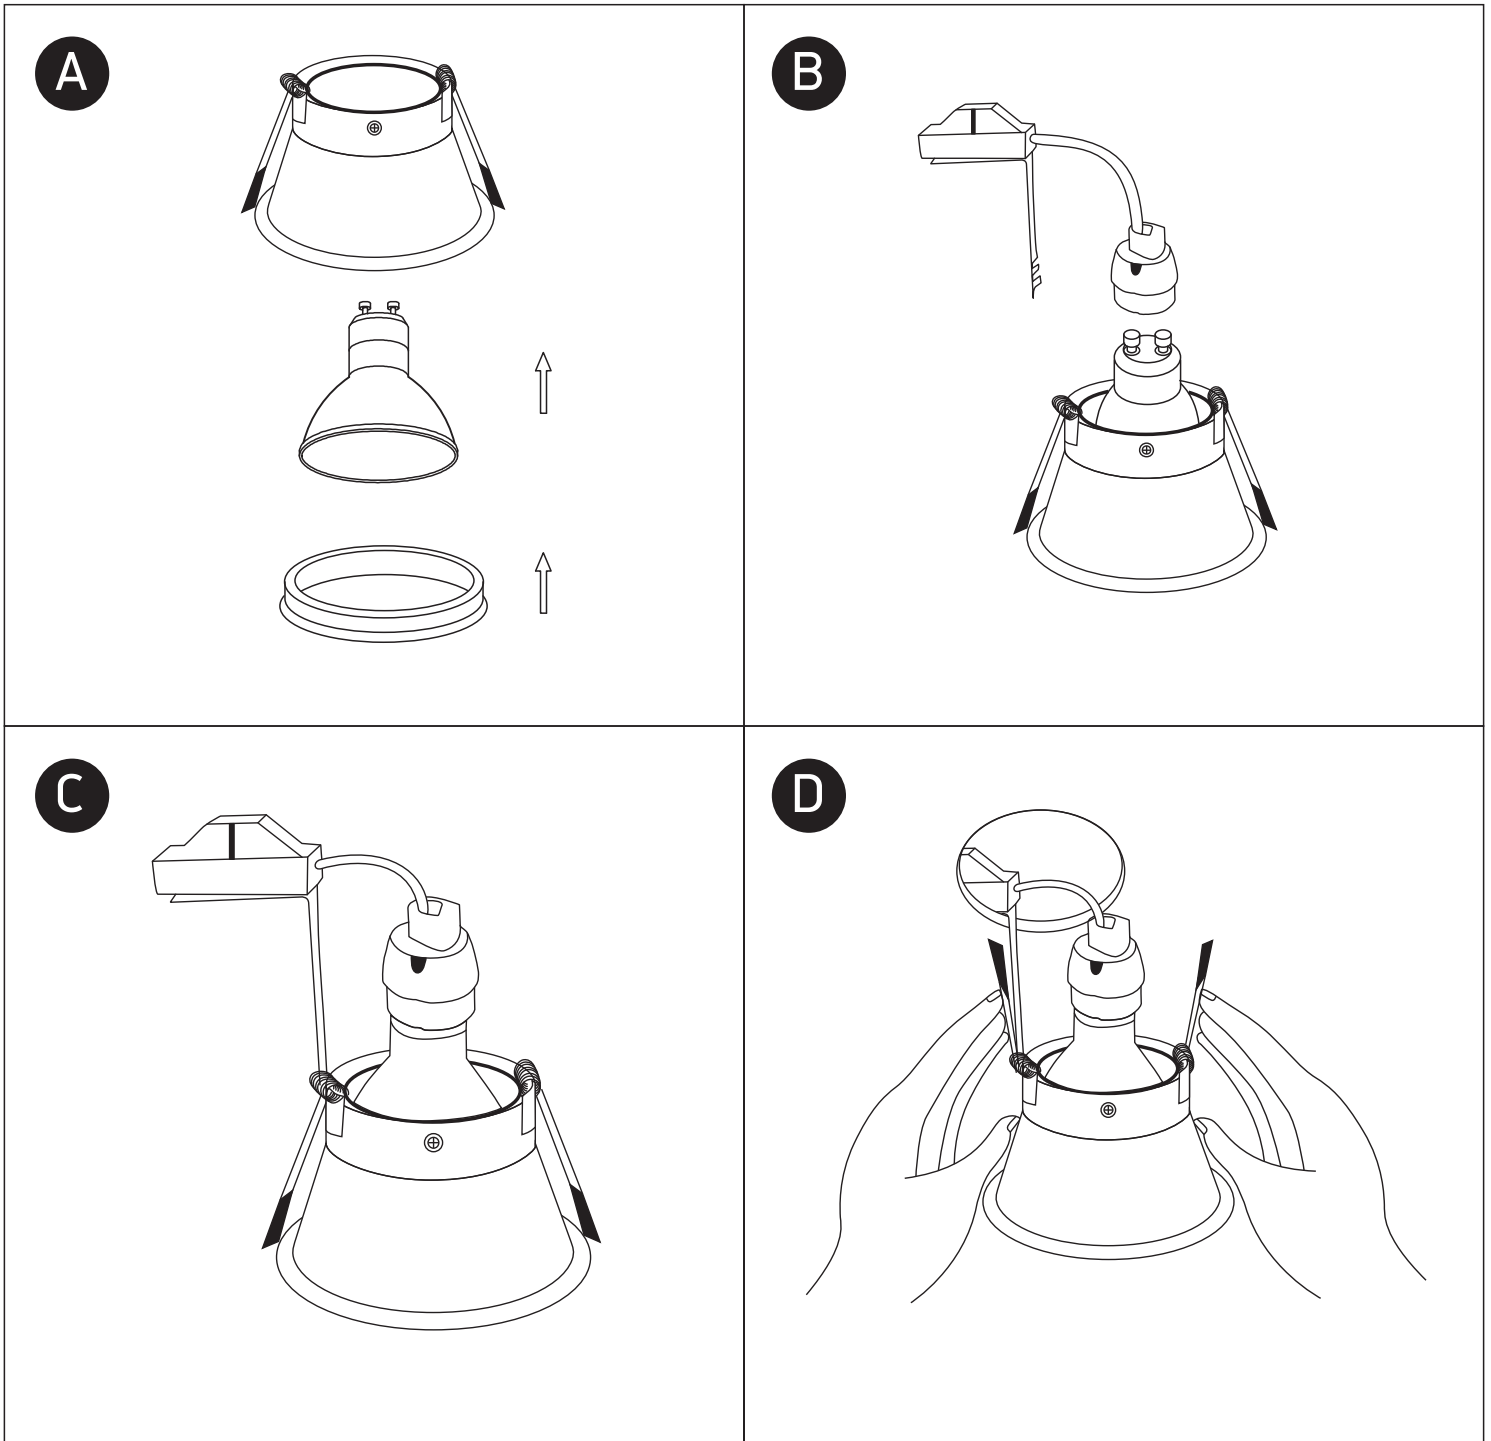

## 10105TG

100-240V | MR16 | GU10 | 10W | IP20 | Semi trimless | Aluminium

one  
LIGHT