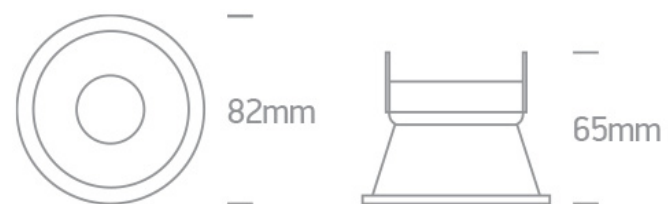

## 10105TG/W

Recessed semi trimless aluminium spot with GU10 lampholder.

Complies with standard EN60598-1 and any other specific standards.

## Dimensions

## Physical Specification

Item Group	01 Recessed Spots Fixed
Family	The Semi Trimless Dark Light Range
Order Code	10105TG/W
Colour	White
Material	Aluminium
Shape	Circular
Height	65mm
Diameter	82mm
Cutout Hole Diameter	75mm
Recessed Ceiling	Yes
Depth Required	150mm
Indoor	Yes