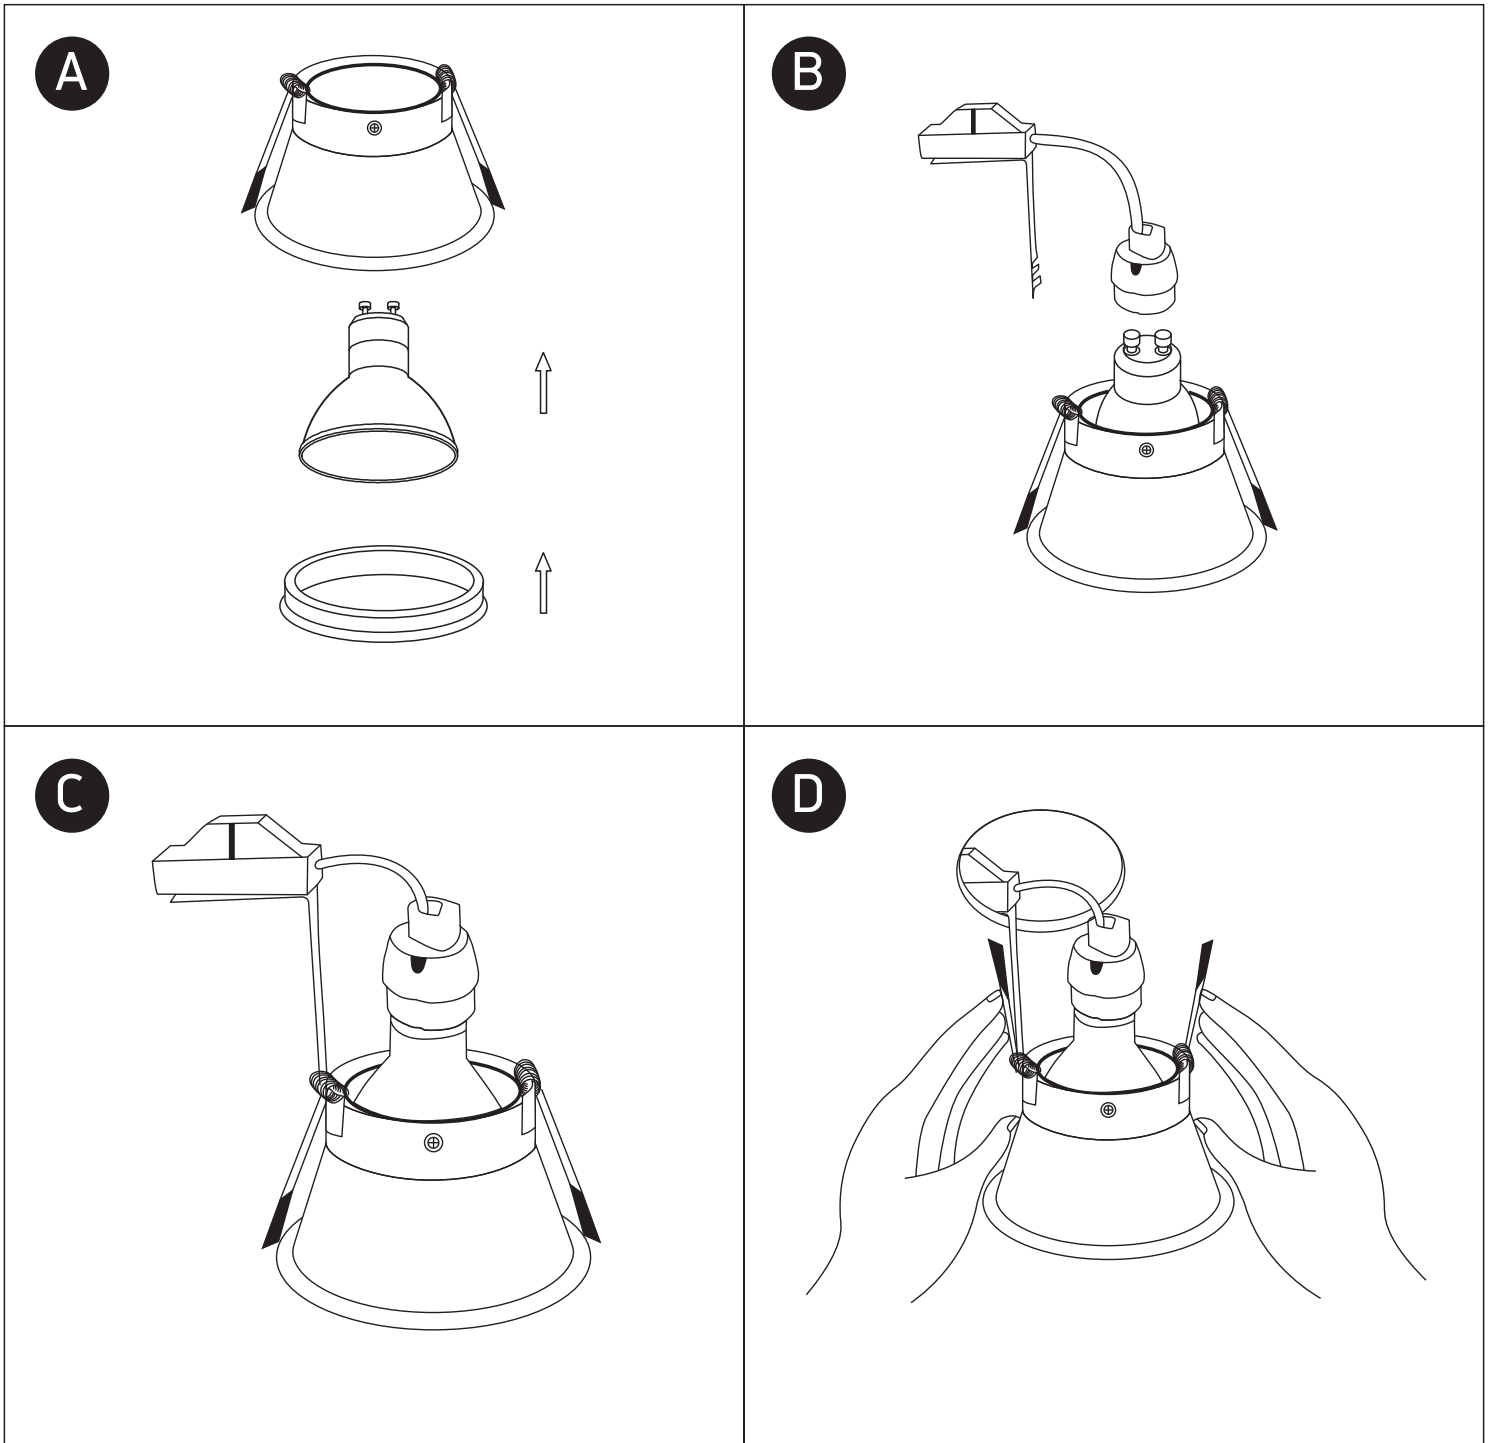

## 10105TG

100-240V | MR16 | GU10 | 10W | IP20 | Semi trimless | Aluminium

**Warnings:**

1. Make sure that the product is installed properly before connecting to electricity.
2. Do not cover the fitting.
3. Maintenance and installation should only be carried out by a professional electrician.