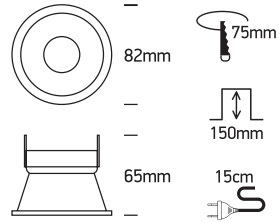

## 10105TG

100-240V | MR16 | GU10 | 10W | IP20 | Semi trimless | Aluminium

**Warnings:**

1. Make sure that the product is installed properly before connecting to electricity.
2. Do not cover the fitting.
3. Maintenance and installation should only be carried out by a professional electrician.