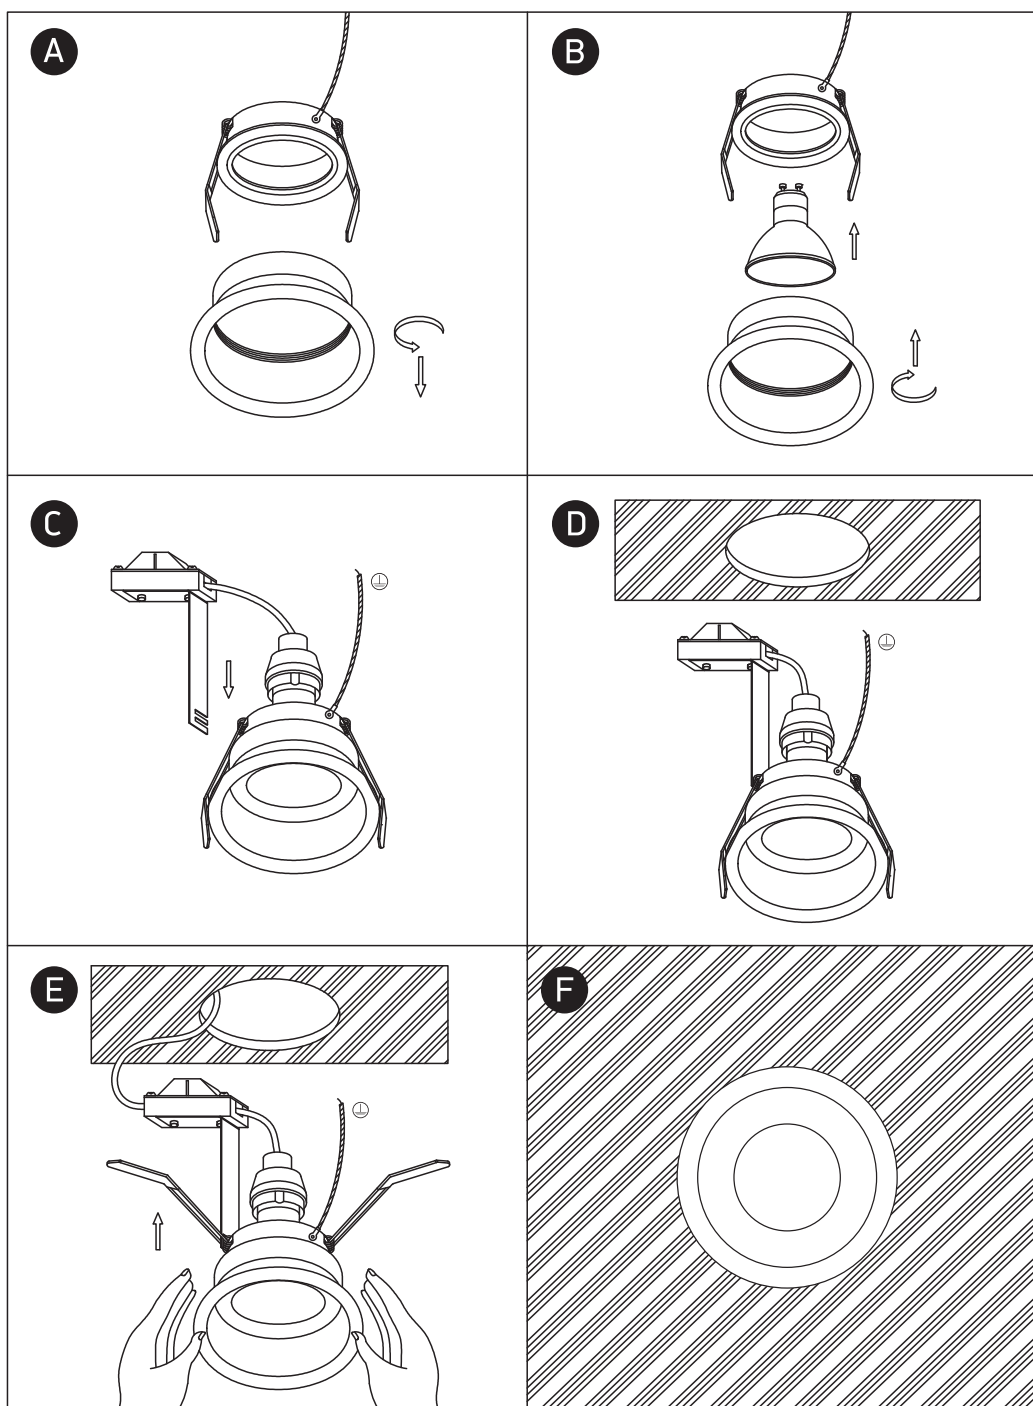

INSTALLATION MANUAL

10105R2P

100-240V | MR16 | GU10 | 10W | *IP65 | Aluminium

*IP65 is the protection degree for the visible part of the fitting under the ceiling. The part of the fitting hidden in the ceiling is IP20.