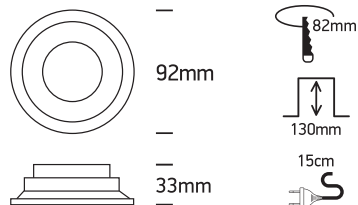

INSTALLATION MANUAL

10105R2P

100-240V | MR16 | GU10 | 10W | *IP65 | Aluminium

*IP65 is the protection degree for the visible part of the fitting under the ceiling. The part of the fitting hidden in the ceiling is IP20.