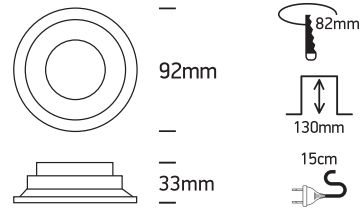

INSTALLATION MANUAL

10105R2

100-240V | MR16 | GU10 | 10W | *IP65 | Aluminium

*IP65 is the protection degree for the visible part of the fitting under the ceiling. The part of the fitting hidden in the ceiling is IP20.