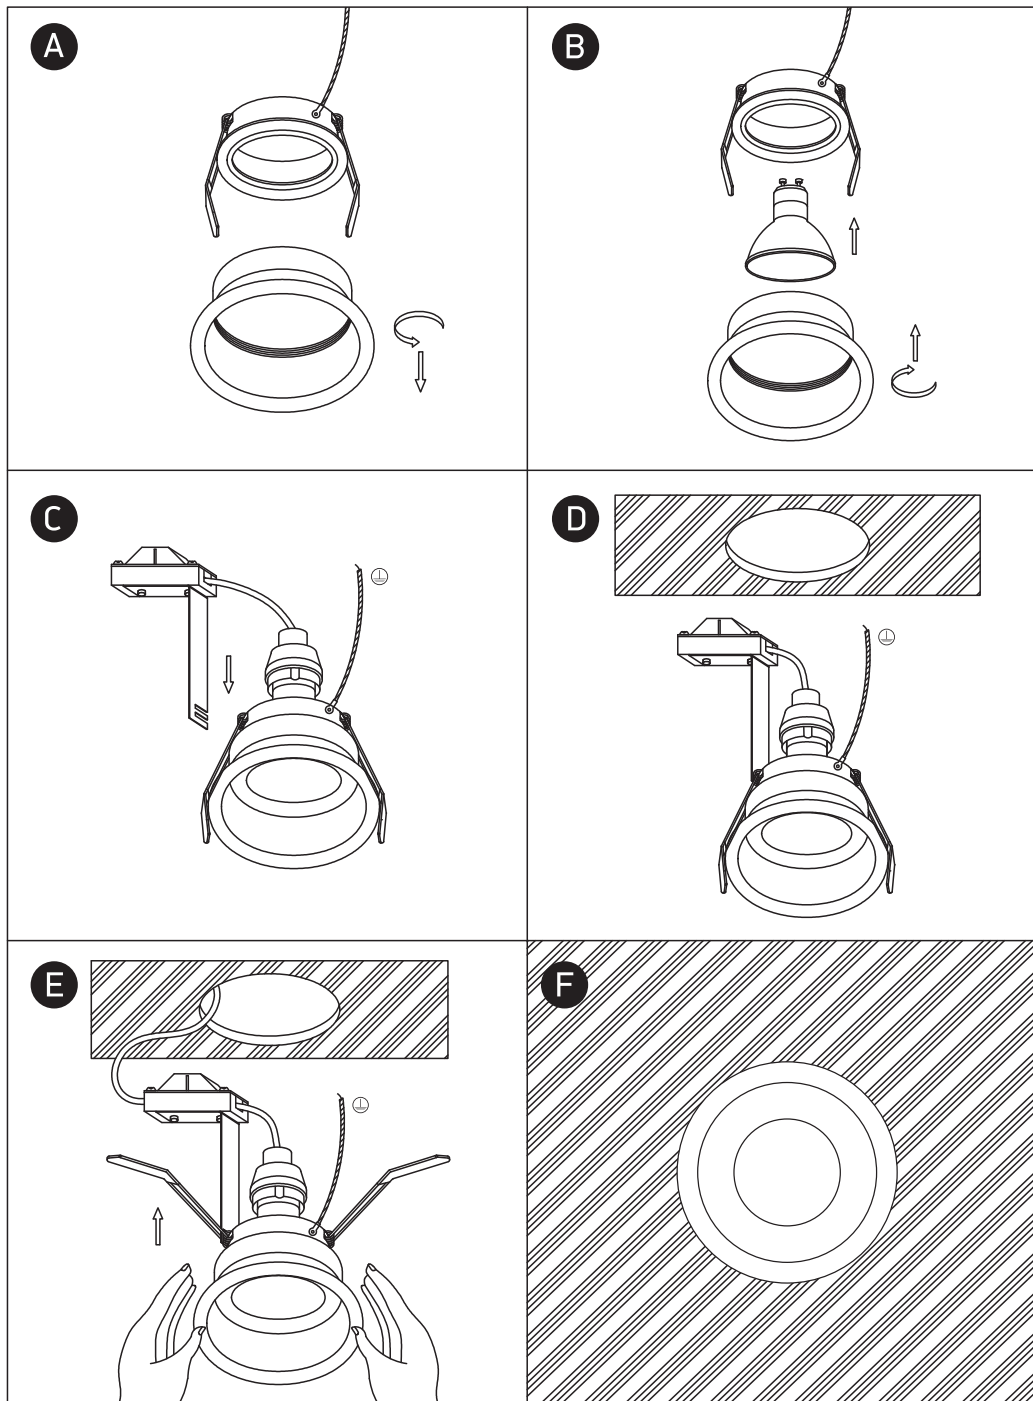

INSTALLATION MANUAL

10105R2

100-240V | MR16 | GU10 | 10W | *IP65 | Aluminium

*IP65 is the protection degree for the visible part of the fitting under the ceiling. The part of the fitting hidden in the ceiling is IP20.