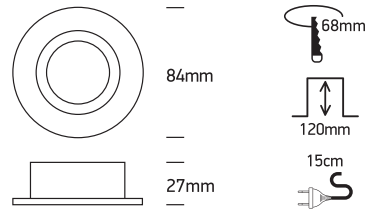

## 10105R1

100-240V | MR16 | GU10 | 10W | \*IP65 | Aluminium

\*IP65 is the protection degree for the visible part of the fitting under the ceiling. The part of the fitting hidden in the ceiling is IP20.