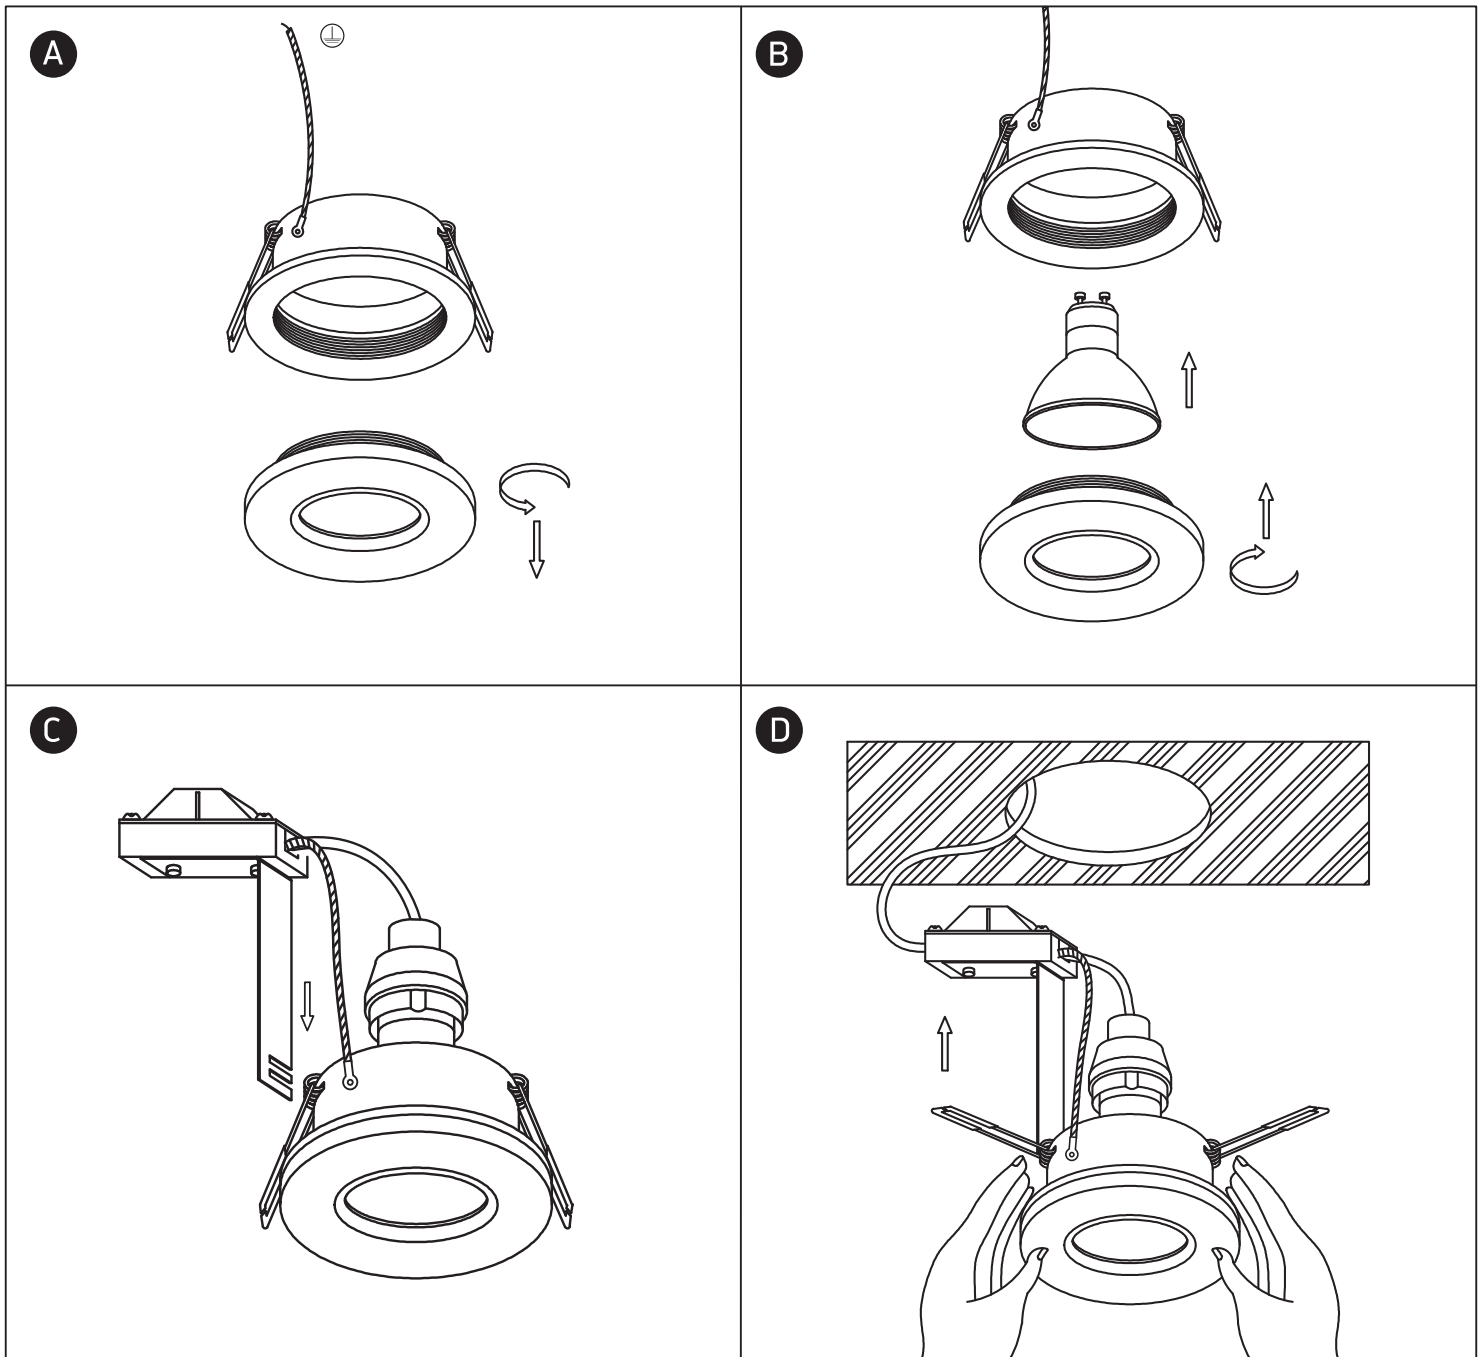

## 10105R1

100-240V | MR16 | GU10 | 10W | \*IP65 | Aluminium

\*IP65 is the protection degree for the visible part of the fitting under the ceiling. The part of the fitting hidden in the ceiling is IP20.