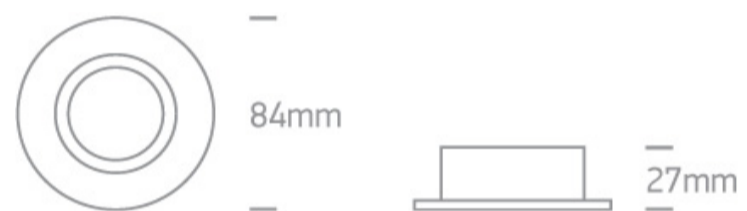

01 Recessed Spots Fixed > The IP65 Bathroom Range Aluminium

10105R1/W

IP65 Bathroom Recessed MR16 spot with GU10 lampholder.

Complies with standard EN60598-1 and any other specific standards.

Downloads

Dimensions

Gallery

Physical Specification

Item Group

01 Recessed Spots Fixed

Family

The IP65 Bathroom Range Aluminium

Order Code

10105R1/W

Colour

White

Material

Aluminium

Shape

Circular

Height

27mm