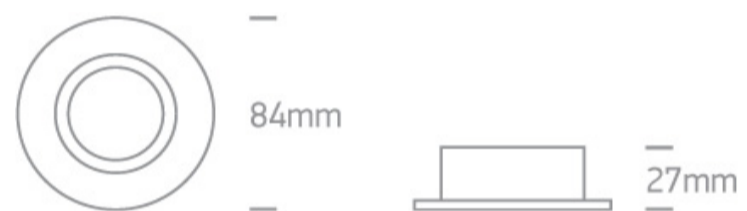

01 Recessed Spots Fixed&gt;The IP65 Bathroom Range Aluminium

10105R1/B

IP65 Bathroom Recessed MR16 spot with GU10 lampholder.

Complies with standard EN60598-1 and any other specific standards.

## Dimensions