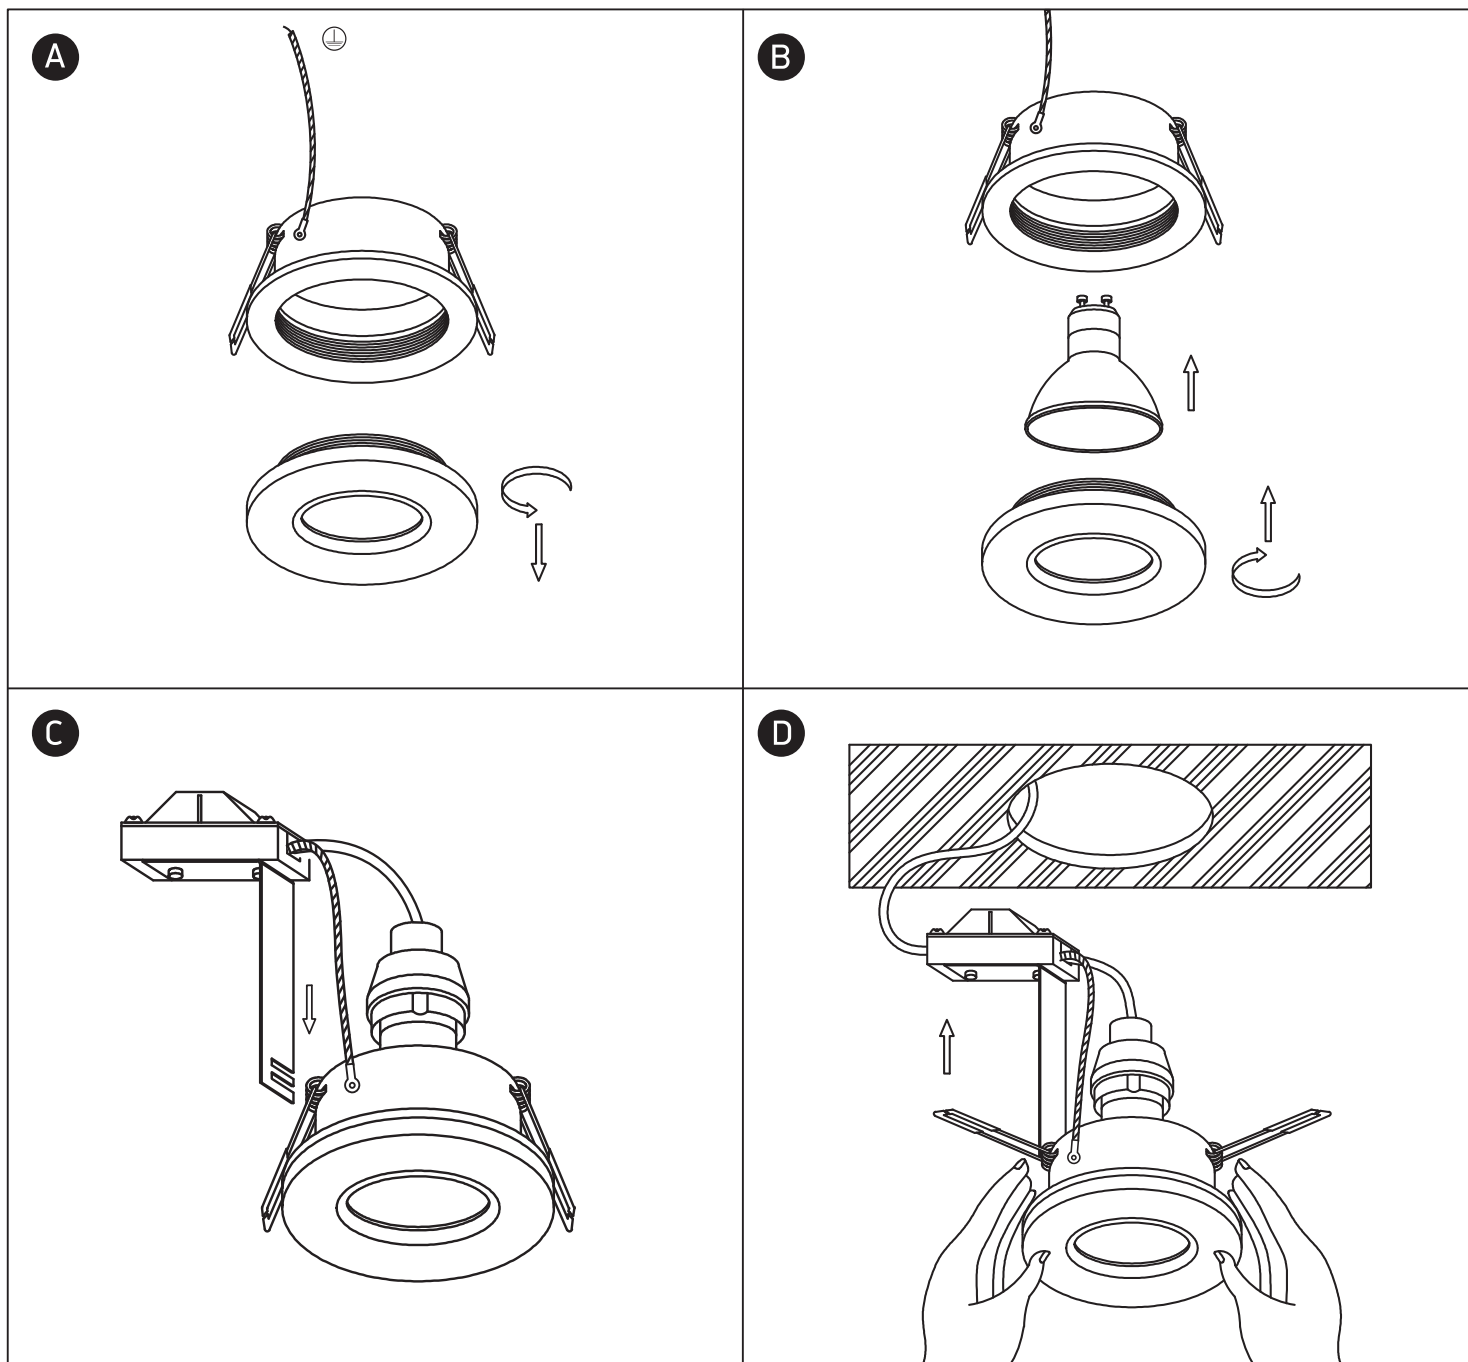

INSTALLATION MANUAL

10105R1

100-240V | MR16 | GU10 | 10W | *IP65 | Aluminium

*IP65 is the protection degree for the visible part of the fitting under the ceiling. The part of the fitting hidden in the ceiling is IP20.