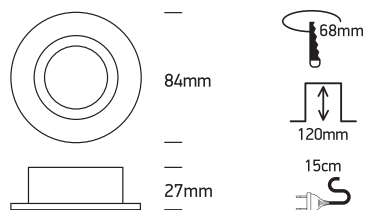

INSTALLATION MANUAL

10105R1

100-240V | MR16 | GU10 | 10W | *IP65 | Aluminium

*IP65 is the protection degree for the visible part of the fitting under the ceiling. The part of the fitting hidden in the ceiling is IP20.