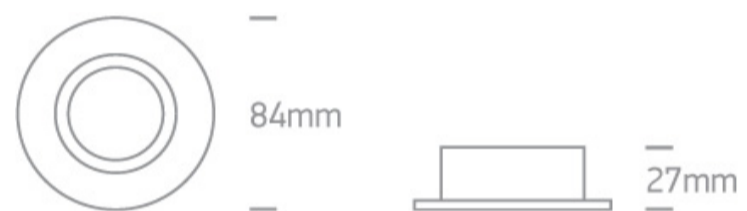

01 Recessed Spots Fixed>The IP65 Bathroom Range Aluminium

10105R1/AL

IP65 Bathroom Recessed MR16 spot with GU10 lampholder.

Complies with standard EN60598-1 and any other specific standards.

Downloads

Dimensions

Gallery

Physical Specification

Item Group

01 Recessed Spots Fixed

Family

The IP65 Bathroom Range Aluminium

Order Code

10105R1/AL

Colour

Aluminium

Material

Aluminium

Shape

Circular

Height

27mm