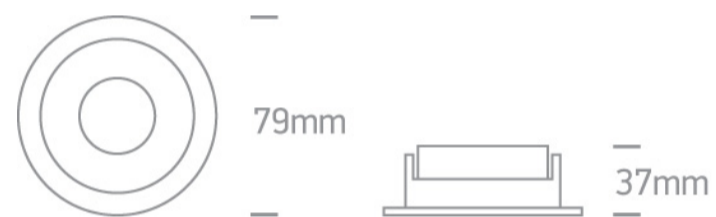

01 Recessed Spots Fixed&gt;The Chill Out Range Round

10105M/W/CU

White Body Copper Reflector Dark Light Recessed MR16 spot with GU10 lampholder.

Complies with standard EN60598-1 and any other specific standards.

## Dimensions

## Physical Specification

Item Group	01 Recessed Spots Fixed
Family	The Chill Out Range Round
Order Code	10105M/W/CU
Colour	White-Copper
Material	Aluminium
Shape	Circular
Height	37mm
Diameter	79mm
Cutout Hole Diameter	70mm
Recessed Ceiling	Yes
Depth Required	120mm
Indoor	Yes