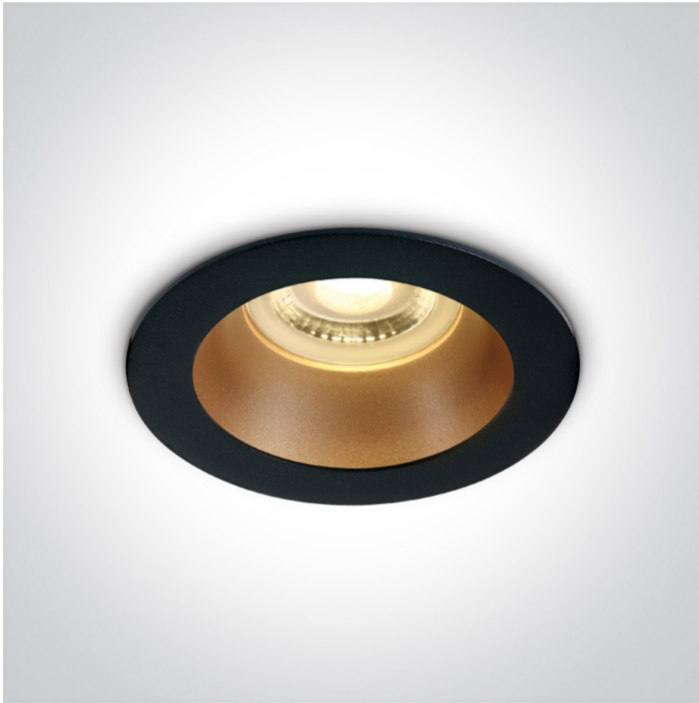

01 Recessed Spots Fixed>The Chill Out Range Round

10105M/B/BS

Black Body Brass Reflector Dark Light Recessed MR16 spot with GU10 lampholder.

Complies with standard EN60598-1 and any other specific standards.

Downloads

Dimensions

Physical Specification

Item Group	01 Recessed Spots Fixed
Family	The Chill Out Range Round
Order Code	10105M/B/BS
Colour	Black-Brass
Material	Aluminium
Shape	Circular
Height	37mm
Diameter	79mm
Cutout Hole Diameter	70mm
Recessed Ceiling	Yes
Depth Required	120mm
Indoor	Yes